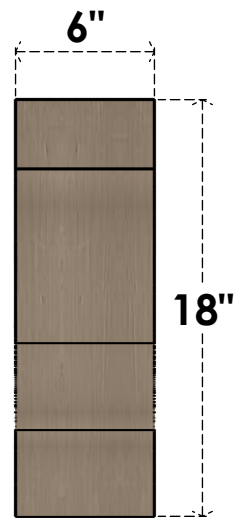

## ITEM NUMBER: CORU06X12X18ASHRCPR

6"W X 12"D X 18"H SERIES 2 CLASSIC ASHEBORO ROUGH CEDAR  
TIMBERTHANE FAUX WOOD CORBEL, PRIMED

**SIDE PROFILE**

**FRONT PROFILE**

**ISOMETRIC**

EKENA MILLWORK  
2300 WEST MAIN ST.  
CLARKSVILLE, TX 75426  
TOLL FREE: 866-607-0453  
WWW.EKENAMILLWORK.COM

### NOTES

1. INSTALLATION TO BE COMPLETED IN ACCORDANCE WITH MANUFACTURER'S SPECIFICATIONS.
2. DRAWING MAY NOT BE TO SCALE
3. THIS DRAWING IS INTENDED FOR DESIGN AND PLANNING PURPOSES ONLY.
4. ALL INFORMATION CONTAINED HEREIN WAS CURRENT AT THE TIME OF DEVELOPMENT BUT MUST BE REVIEWED AND APPROVED BY THE PRODUCT MANUFACTURER TO BE CONSIDERED ACCURATE.
5. TIMBERTHANE ARCHITECTURAL PRODUCTS ARE MADE FROM HIGH DENSITY URETHANE AND COME FACTORY PRIMED