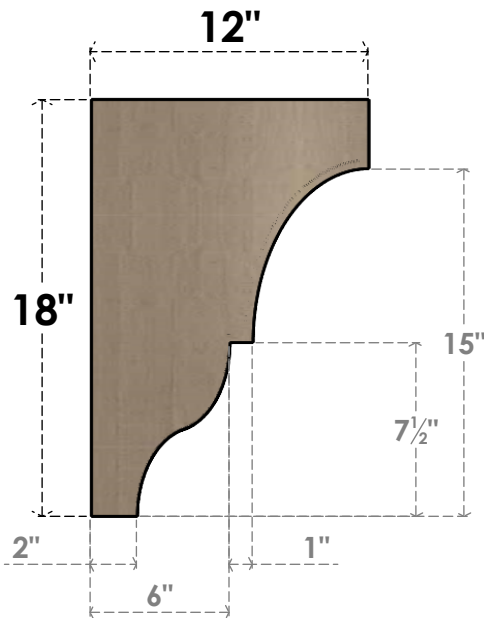

## ITEM NUMBER: CORU06X12X18ASHRCPR

6"W X 12"D X 18"H SERIES 2 CLASSIC ASHEBORO ROUGH CEDAR  
TIMBERTHANE FAUX WOOD CORBEL, PRIMED

**SIDE PROFILE**

**FRONT PROFILE**

**ISOMETRIC**

EKENA MILLWORK  
2300 WEST MAIN ST.  
CLARKSVILLE, TX 75426  
TOLL FREE: 866-607-0453  
WWW.EKENAMILLWORK.COM

### NOTES

1. INSTALLATION TO BE COMPLETED IN ACCORDANCE WITH MANUFACTURER'S SPECIFICATIONS.
2. DRAWING MAY NOT BE TO SCALE
3. THIS DRAWING IS INTENDED FOR DESIGN AND PLANNING PURPOSES ONLY.
4. ALL INFORMATION CONTAINED HEREIN WAS CURRENT AT THE TIME OF DEVELOPMENT BUT MUST BE REVIEWED AND APPROVED BY THE PRODUCT MANUFACTURER TO BE CONSIDERED ACCURATE.
5. TIMBERTHANE ARCHITECTURAL PRODUCTS ARE MADE FROM HIGH DENSITY URETHANE AND COME FACTORY PRIMED