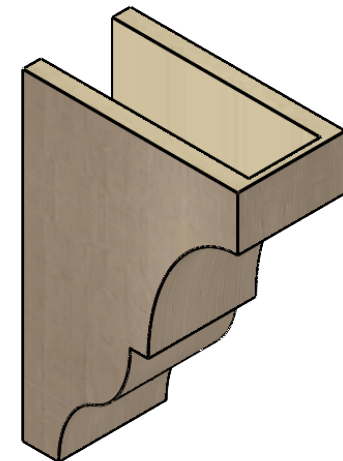

## ITEM NUMBER: CORU06X12X18ASHRCPR

6"W X 12"D X 18"H SERIES 2 CLASSIC ASHEBORO ROUGH CEDAR  
TIMBERTHANE FAUX WOOD CORBEL, PRIMED

**SIDE PROFILE**

**FRONT PROFILE**

**ISOMETRIC**

EKENA MILLWORK  
2300 WEST MAIN ST.  
CLARKSVILLE, TX 75426  
TOLL FREE: 866-607-0453  
WWW.EKENAMILLWORK.COM

### NOTES

1. INSTALLATION TO BE COMPLETED IN ACCORDANCE WITH MANUFACTURER'S SPECIFICATIONS.
2. DRAWING MAY NOT BE TO SCALE
3. THIS DRAWING IS INTENDED FOR DESIGN AND PLANNING PURPOSES ONLY.
4. ALL INFORMATION CONTAINED HEREIN WAS CURRENT AT THE TIME OF DEVELOPMENT BUT MUST BE REVIEWED AND APPROVED BY THE PRODUCT MANUFACTURER TO BE CONSIDERED ACCURATE.
5. TIMBERTHANE ARCHITECTURAL PRODUCTS ARE MADE FROM HIGH DENSITY URETHANE AND COME FACTORY PRIMED