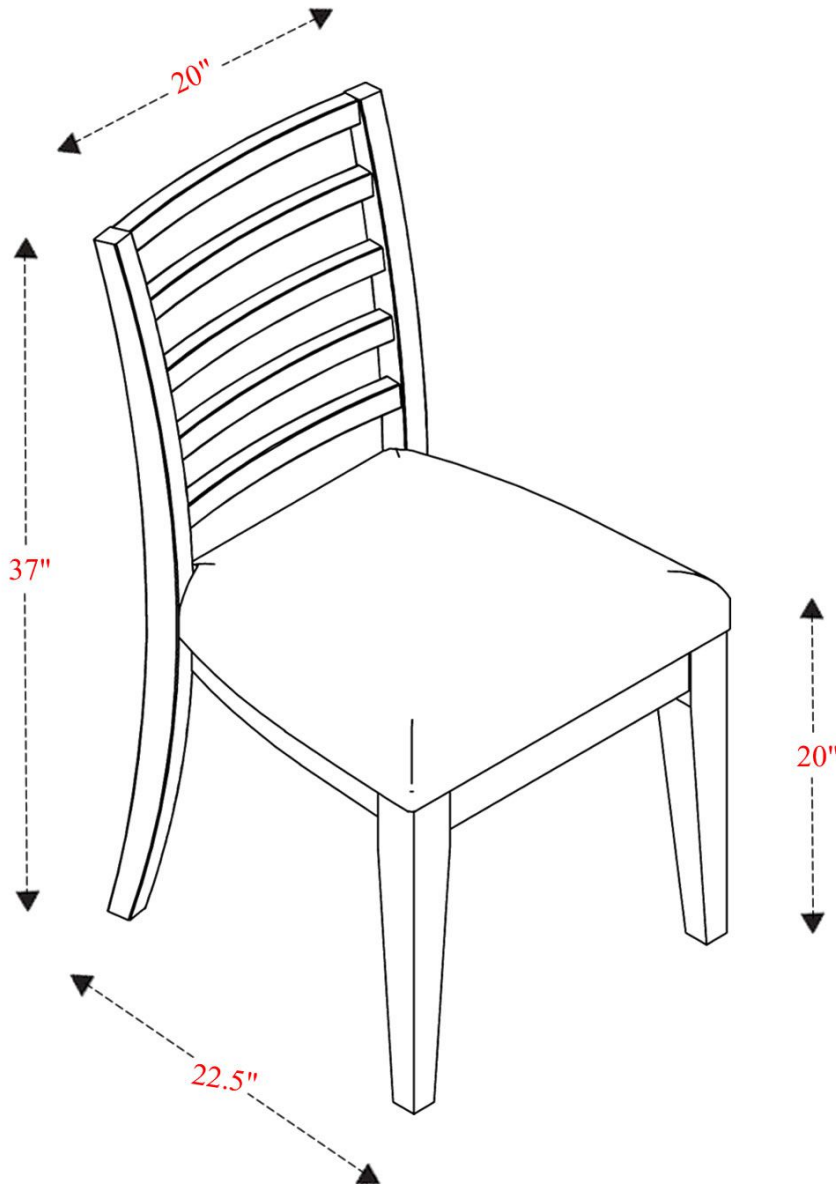

# DPUR#2018 Ladder Back Dining Chair

Overall Dimensions	20" x 22.5" x 37"
Overall Width	20"
Overall Depth	22.5"
Overall Height	37"
Overall Weight	15.95 lbs
Back Width	17"
Back Depth	1.5"
Back Height	16.5"
Seat Width	17"
Seat Depth	17"
Seat Height	20"

Carton Dimensions: 41"W x 21"D x 15"H