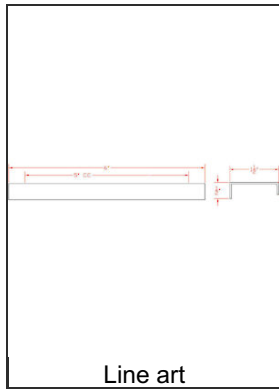

RELATED DOCUMENTS