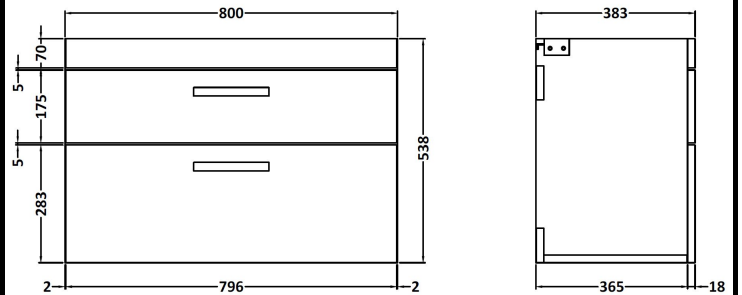

CUSTOMER DATA SHEET

DESCRIPTION: 800 Wh 2-Drawer Vanity With Basin B

CUSTOMER DATA SHEET - FURNITURE

DESCRIPTION: 800 Wall Hung 2-Drawer Basin Unit

PRODUCT DIMENSIONS

Height (mm)	Width (mm)	Depth (mm)	Nett Wgt Kg
538	800	383	34

PACKAGING DIMENSIONS

Height (mm)	Width (mm)	Depth (mm)	Gross Wgt Kg
405	820	560	34

PACKAGING DATA

Box Colour	Brown Cardboard Box		
Box Qty	1	Label Colour	White Label
Label Size	100 x 50	Label Qty	2

OUTER BOX DIMENSIONS (If Applicable)

CUSTOMER DATA SHEET - CERAMICS

DESCRIPTION: Basin 800mm

PRODUCT DIMENSIONS			
Height (mm)	Width (mm)	Depth (mm)	Nett Wgt Kg
170	800	390	16.9

PACKAGING DIMENSIONS			
Height (mm)	Width (mm)	Depth (mm)	Gross Wgt Kg
400	820	200	16.9

PACKAGING DATA			
Box Colour	Brown Cardboard Box - Printed		
Box Qty	1	Label Colour	White Label
Label Size	100 x 50	Label Qty	2

OUTER BOX DIMENSIONS (If Applicable)			
Height (mm)	Width (mm)	Depth (mm)	Gross Wgt Kg