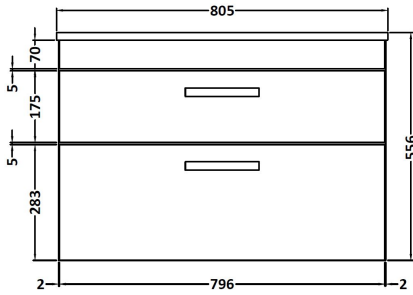

CUSTOMER DATA SHEET

DESCRIPTION: 800 Wh 2-Drawer Vanity With Basin B

CUSTOMER DATA SHEET - FURNITURE

DESCRIPTION: 800 Wall Hung 2-Drawer Basin Unit

PRODUCT DIMENSIONS

Height (mm)	Width (mm)	Depth (mm)	Nett Wgt Kg
538	800	383	34

PACKAGING DIMENSIONS

Height (mm)	Width (mm)	Depth (mm)	Gross Wgt Kg
405	820	560	34

PACKAGING DATA

Box Colour	Brown Cardboard Box		
Box Qty	1	Label Colour	White Label
Label Size	100 x 50	Label Qty	2

OUTER BOX DIMENSIONS (If Applicable)

CUSTOMER DATA SHEET - CERAMICS

DESCRIPTION: Basin 800mm

PRODUCT DIMENSIONS			
Height (mm)	Width (mm)	Depth (mm)	Nett Wgt Kg
170	800	390	16.9

PACKAGING DIMENSIONS			
Height (mm)	Width (mm)	Depth (mm)	Gross Wgt Kg
400	820	200	16.9

PACKAGING DATA			
Box Colour	Brown Cardboard Box - Printed		
Box Qty	1	Label Colour	White Label
Label Size	100 x 50	Label Qty	2

OUTER BOX DIMENSIONS (If Applicable)			
Height (mm)	Width (mm)	Depth (mm)	Gross Wgt Kg