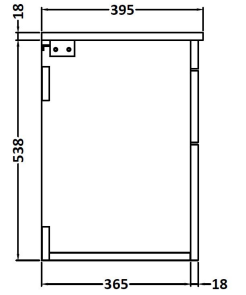

CUSTOMER DATA SHEET

DESCRIPTION: 800 Wh 2-Drawer Vanity With Basin B

CUSTOMER DATA SHEET - FURNITURE

DESCRIPTION: 800 Wall Hung 2-Drawer Basin Unit

PRODUCT DIMENSIONS

Height (mm)	Width (mm)	Depth (mm)	Nett Wgt Kg
538	800	383	34

PACKAGING DIMENSIONS

Height (mm)	Width (mm)	Depth (mm)	Gross Wgt Kg
405	820	560	34

PACKAGING DATA

Box Colour	Brown Cardboard Box		
Box Qty	1	Label Colour	White Label
Label Size	100 x 50	Label Qty	2

OUTER BOX DIMENSIONS (If Applicable)

CUSTOMER DATA SHEET - CERAMICS

DESCRIPTION: Basin 800mm

PRODUCT DIMENSIONS			
Height (mm)	Width (mm)	Depth (mm)	Nett Wgt Kg
170	800	390	16.9

PACKAGING DIMENSIONS			
Height (mm)	Width (mm)	Depth (mm)	Gross Wgt Kg
400	820	200	16.9

PACKAGING DATA			
Box Colour	Brown Cardboard Box - Printed		
Box Qty	1	Label Colour	White Label
Label Size	100 x 50	Label Qty	2

OUTER BOX DIMENSIONS (If Applicable)			
Height (mm)	Width (mm)	Depth (mm)	Gross Wgt Kg