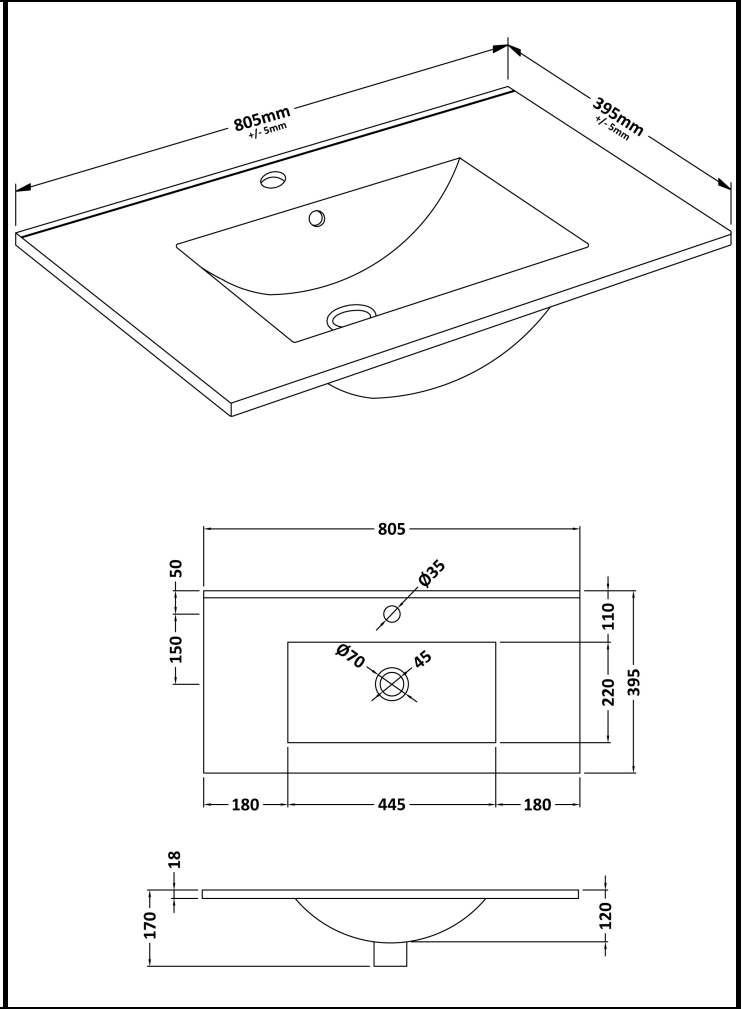

CUSTOMER DATA SHEET

DESCRIPTION: 800 Wh 2-Drawer Vanity With Basin B

CUSTOMER DATA SHEET - FURNITURE

DESCRIPTION: 800 Wall Hung 2-Drawer Basin Unit

PRODUCT DIMENSIONS

Height (mm)	Width (mm)	Depth (mm)	Nett Wgt Kg
538	800	383	34

PACKAGING DIMENSIONS

Height (mm)	Width (mm)	Depth (mm)	Gross Wgt Kg
405	820	560	34

PACKAGING DATA

Box Colour	Brown Cardboard Box		
Box Qty	1	Label Colour	White Label
Label Size	100 x 50	Label Qty	2

OUTER BOX DIMENSIONS (If Applicable)

Height (mm)	Width (mm)	Depth (mm)	Gross Wgt Kg

PRODUCT DETAILS

Country of Origin	United Kingdom			
Fitting Instruction	No			
Constr' Method	Cam & Wood Dowel			
Cabinet Finish	MFC Textured Woodgrain			
Cab Thickness (mm)	18			
Drawer Included	Yes			
No of Shelves	0			
Hinge Inc'	Not Applicable			
Fixings Inc'	Yes			
Handle Inc'	Yes, Supplied			
Handle Type	Strap			
Certification	FSC	Yes	CE	N/A
Colour	Natural Oak			
Constr' Type	Rigid			
Fascia Finish	MFC Textured Woodgrain			
Fas Thickness (mm)	18			
Drawer Type	80mm High Metal Softclose			
Hinge Type	Not Applicable			
Adjustable Legs	No, Not Required			
Handle Style	Contemporary			
Waste Shroud	Yes			

CUSTOMER DATA SHEET - CERAMICS

DESCRIPTION: Basin 800mm

PRODUCT DIMENSIONS			
Height (mm)	Width (mm)	Depth (mm)	Nett Wgt Kg
170	800	390	16.9

PACKAGING DIMENSIONS			
Height (mm)	Width (mm)	Depth (mm)	Gross Wgt Kg
400	820	200	16.9