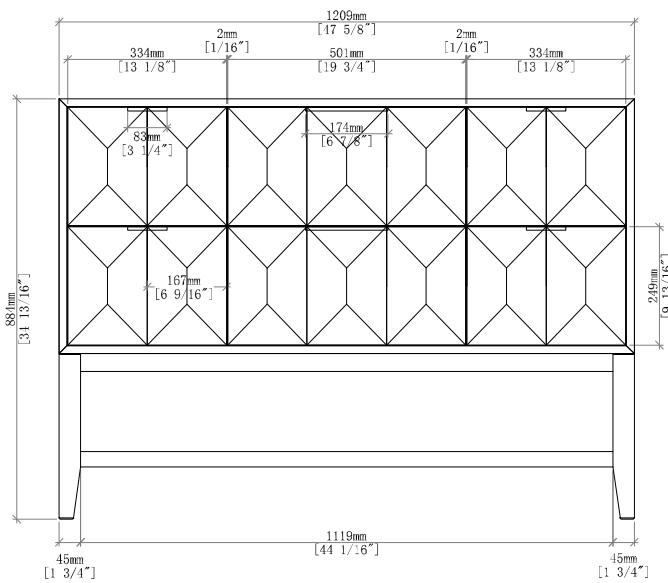

### 48" Emmeline Single Vanity

#### Details and Features

- Solids: Ash
- Veneers: Ash
- Panels: Marine MDF
- Installation Type: Free Standing
- Number of Doors: 0
- Number of Drawers: 5
- Tip/Out Drawer: Top Center, with removable bamboo tray
- Assembly Type: Cabinet comes fully assembled
- Removable organizer with aluminum laminate liner
- Drawer Boxes: Ash veneer over Marine MDF
- English Dovetail joinery
- Aluminum Laminate Drawer Liners
- Hardware Material/Finish: Stainless Steel/Champagne Brass
- Full Extension, Soft Close Glides
- Vanity Top: Not Included – Optional 3cm Tops available
- Number of Basins: 1  
(included with optional countertop purchase)
- Adjustable Levelers

#### Dimension

- Width: 47-5/8" (1219mm)
- Depth: 23-1/4" (591mm)
- Height: 34-13/16" (914 mm)
- Rough-In: 21" (534mm)

### 48" Emmeline Single Vanity

D100-V48-PBO

Front View

Side View

All dimensions are nominal

Diagrams are of cabinet only-James Martin Optional Countertops and sinks are not shown

Visit website for warranty and installation information