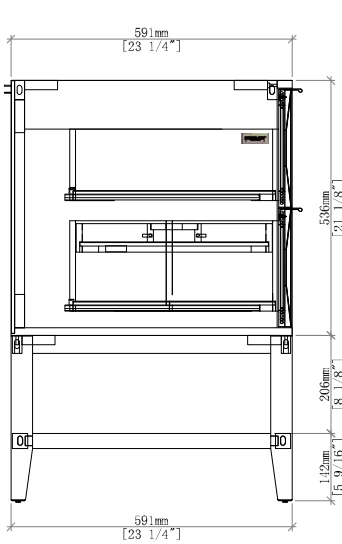

### 48" Emmeline Single Vanity

#### Dimension

- Width: 47-5/8" (1219mm)
- Depth: 23-1/4" (591mm)
- Height: 34-13/16" (914 mm)
- Rough-In: 21" (534mm)

### 48" Emmeline Single Vanity

D100-V48-PBO

Front View

Side View

All dimensions are nominal

Diagrams are of cabinet only-James Martin Optional Countertops and sinks are not shown

Visit website for warranty and installation information

## 48" Emmeline Single Vanity

D100-V48-PBO

Side View 2

Front View

Side View 1

All dimensions are nominal

Diagrams are of cabinet only-James Martin Optional Countertops and sinks are not shown

Visit website for warranty and installation information