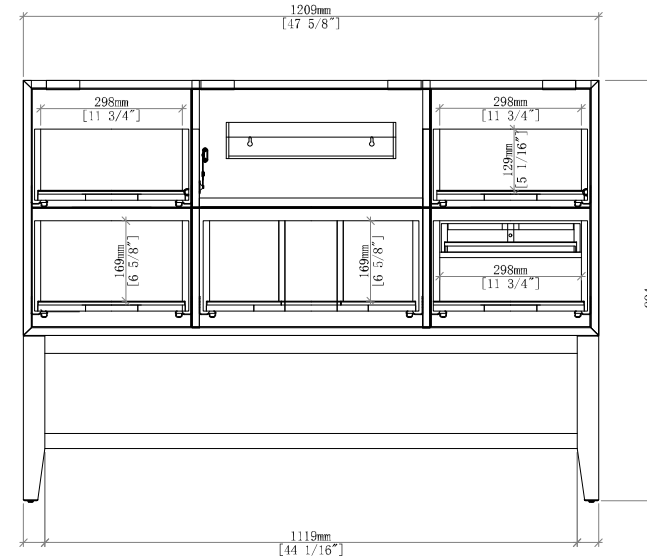

### 48" Emmeline Single Vanity

#### Dimension

- Width: 47-5/8" (1219mm)
- Depth: 23-1/4" (591mm)
- Height: 34-13/16" (914 mm)
- Rough-In: 21" (534mm)

### 48" Emmeline Single Vanity

D100-V48-PBO

Front View

Side View

All dimensions are nominal

Diagrams are of cabinet only-James Martin Optional Countertops and sinks are not shown

Visit website for warranty and installation information

## 48" Emmeline Single Vanity

D100-V48-PBO

Side View 2

Front View

Side View 1

All dimensions are nominal

Diagrams are of cabinet only-James Martin Optional Countertops and sinks are not shown

Visit website for warranty and installation information