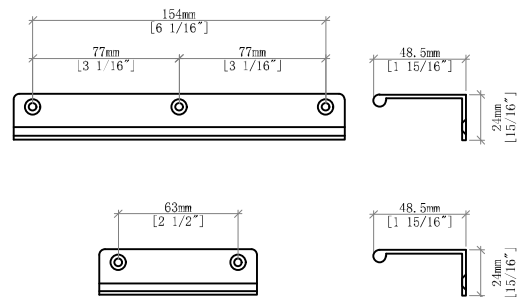

### 48" Emmeline Single Vanity

#### Details and Features

- Solids: Ash
- Veneers: Ash
- Panels: Marine MDF
- Installation Type: Free Standing
- Number of Doors: 0
- Number of Drawers: 5
- Tip/Out Drawer: Top Center, with removable bamboo tray
- Assembly Type: Cabinet comes fully assembled
- Removable organizer with aluminum laminate liner
- Drawer Boxes: Ash veneer over Marine MDF
- English Dovetail joinery
- Aluminum Laminate Drawer Liners
- Hardware Material/Finish: Stainless Steel/Champagne Brass
- Full Extension, Soft Close Glides
- Vanity Top: Not Included – Optional 3cm Tops available
- Number of Basins: 1  
(included with optional countertop purchase)
- Adjustable Levelers

#### Dimension

- Width: 47-5/8" (1219mm)
- Depth: 23-1/4" (591mm)
- Height: 34-13/16" (914 mm)
- Rough-In: 21" (534mm)

### 48" Emmeline Single Vanity

D100-V48-PBO

Front View

Side View

All dimensions are nominal

Diagrams are of cabinet only-James Martin Optional Countertops and sinks are not shown

Visit website for warranty and installation information