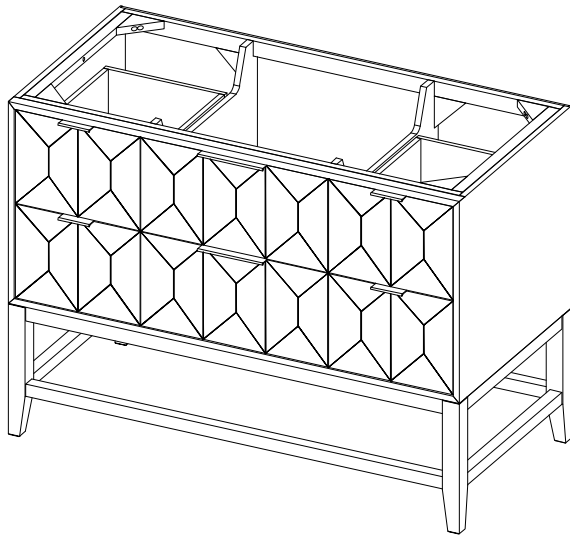

### 48" Emmeline Single Vanity

D100-V48-PBO

### 48" Emmeline Single Vanity

#### Details and Features

- Solids: Ash
- Veneers: Ash
- Panels: Marine MDF
- Installation Type: Free Standing
- Number of Doors: 0
- Number of Drawers: 5
- Tip/Out Drawer: Top Center, with removable bamboo tray
- Assembly Type: Cabinet comes fully assembled
- Removable organizer with aluminum laminate liner
- Drawer Boxes: Ash veneer over Marine MDF
- English Dovetail joinery
- Aluminum Laminate Drawer Liners
- Hardware Material/Finish: Stainless Steel/Champagne Brass
- Full Extension, Soft Close Glides
- Vanity Top: Not Included – Optional 3cm Tops available
- Number of Basins: 1  
(included with optional countertop purchase)
- Adjustable Levelers

#### Dimension

- Width: 47-5/8" (1219mm)
- Depth: 23-1/4" (591mm)
- Height: 34-13/16" (914 mm)
- Rough-In: 21" (534mm)