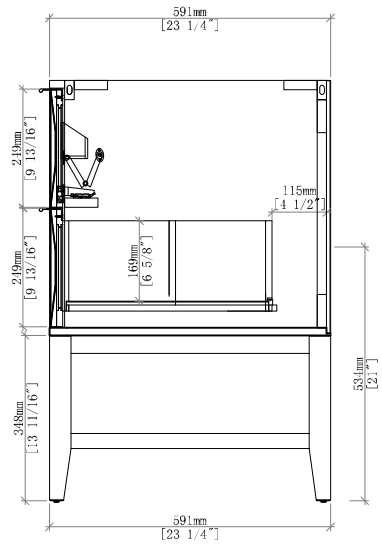

### 48" Emmeline Single Vanity

#### Dimension

- Width: 47-5/8" (1219mm)
- Depth: 23-1/4" (591mm)
- Height: 34-13/16" (914 mm)
- Rough-In: 21" (534mm)

### 48" Emmeline Single Vanity

D100-V48-PBO

Front View

Side View

All dimensions are nominal

Diagrams are of cabinet only-James Martin Optional Countertops and sinks are not shown

Visit website for warranty and installation information

## 48" Emmeline Single Vanity

D100-V48-PBO

Side View 2

Front View

Side View 1

All dimensions are nominal

Diagrams are of cabinet only-James Martin Optional Countertops and sinks are not shown

Visit website for warranty and installation information