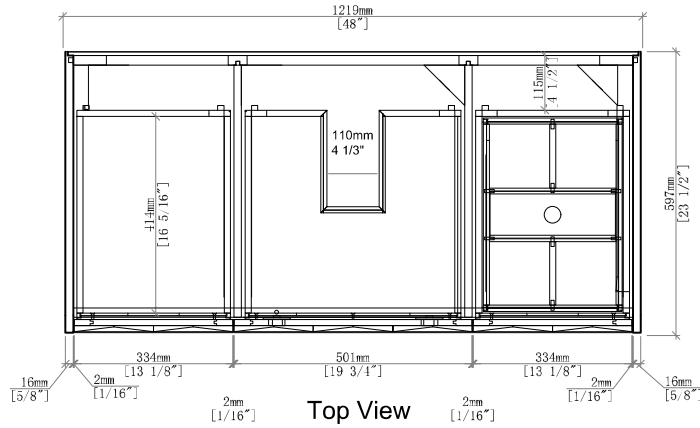

### 48" Emmeline Single Vanity

#### Dimension

- Width: 47-5/8" (1219mm)
- Depth: 23-1/4" (591mm)
- Height: 34-13/16" (914 mm)
- Rough-In: 21" (534mm)

### 48" Emmeline Single Vanity

D100-V48-PBO

Front View

Side View

All dimensions are nominal

Diagrams are of cabinet only-James Martin Optional Countertops and sinks are not shown

Visit website for warranty and installation information

## 48" Emmeline Single Vanity

D100-V48-PBO

Side View 2

Front View

Side View 1

All dimensions are nominal

Diagrams are of cabinet only-James Martin Optional Countertops and sinks are not shown

Visit website for warranty and installation information