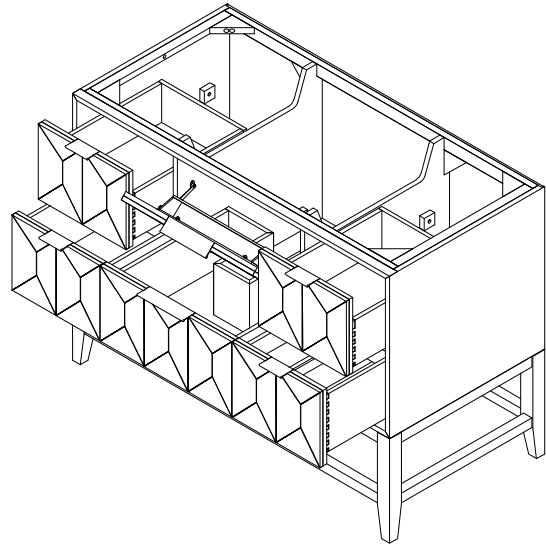

### 48" Emmeline Single Vanity

D100-V48-PBO

### 48" Emmeline Single Vanity

#### Details and Features

- Solids: Ash
- Veneers: Ash
- Panels: Marine MDF
- Installation Type: Free Standing
- Number of Doors: 0
- Number of Drawers: 5
- Tip/Out Drawer: Top Center, with removable bamboo tray
- Assembly Type: Cabinet comes fully assembled
- Removable organizer with aluminum laminate liner
- Drawer Boxes: Ash veneer over Marine MDF
- English Dovetail joinery
- Aluminum Laminate Drawer Liners
- Hardware Material/Finish: Stainless Steel/Champagne Brass
- Full Extension, Soft Close Glides
- Vanity Top: Not Included – Optional 3cm Tops available
- Number of Basins: 1  
(included with optional countertop purchase)
- Adjustable Levelers

#### Dimension

- Width: 47-5/8" (1219mm)
- Depth: 23-1/4" (591mm)
- Height: 34-13/16" (914 mm)
- Rough-In: 21" (534mm)