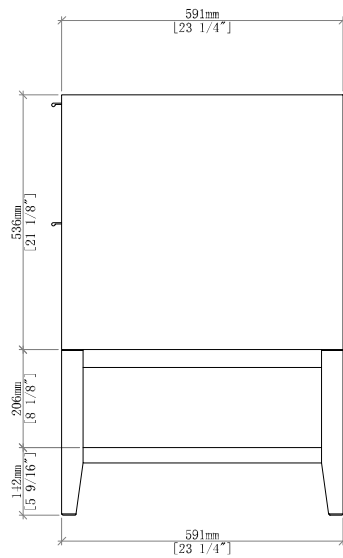

#### Dimension

- Width: 47-5/8" (1219mm)
- Depth: 23-1/4" (591mm)
- Height: 34-13/16" (914 mm)
- Rough-In: 21" (534mm)

#### Drawer Edge Pulls

### 48" Emmeline Single Vanity

D100-V48-PBO

Front View

Side View

All dimensions are nominal

Diagrams are of cabinet only-James Martin Optional Countertops and sinks are not shown

Visit website for warranty and installation information

## 48" Emmeline Single Vanity

D100-V48-PBO

Side View 2

Front View

Side View 1

All dimensions are nominal

Diagrams are of cabinet only-James Martin Optional Countertops and sinks are not shown

Visit website for warranty and installation information