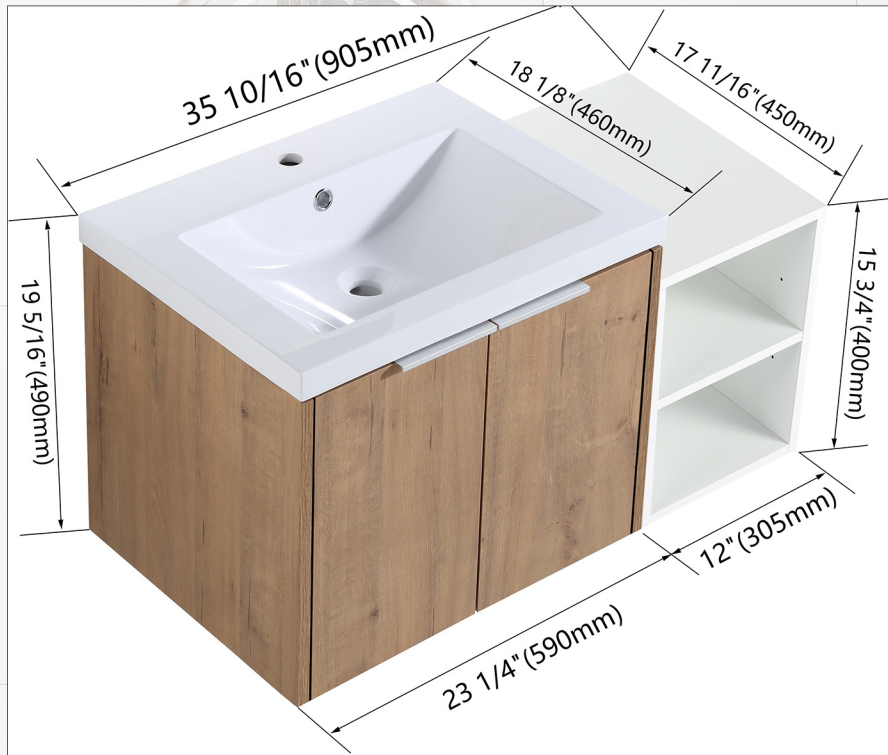

PRODUCT INFORMATION

Overall Width	<u>35.60 in.</u>	Base Material	<u>Plywood</u>
Overall Depth	<u>18.10 in.</u>	Top Material	<u>Resin</u>
Overall Height	<u>19.30 in.</u>	Overflow Hole	<u>yes</u>
		Drain Assembly	<u>no</u>