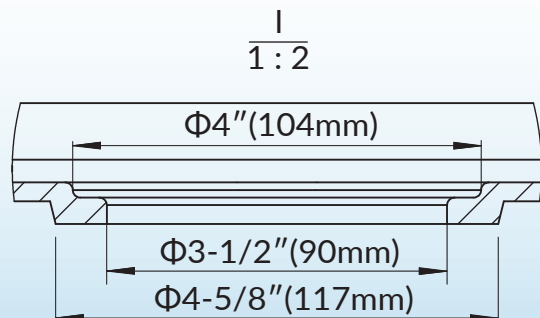

WOODBIDGE®

Solid Surface Shower Base

SCS-4832

WOODBIDGE®

Solid Surface Shower Base

SUS-4832