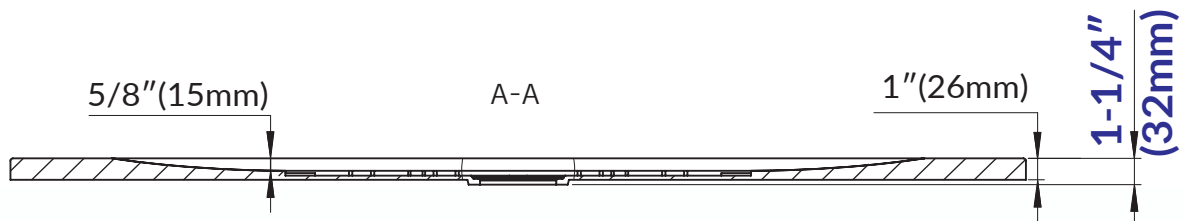

WOODBIDGE®

Solid Surface Shower Base

SCS-4832

WOODBIDGE®

Solid Surface Shower Base

SUS-4832