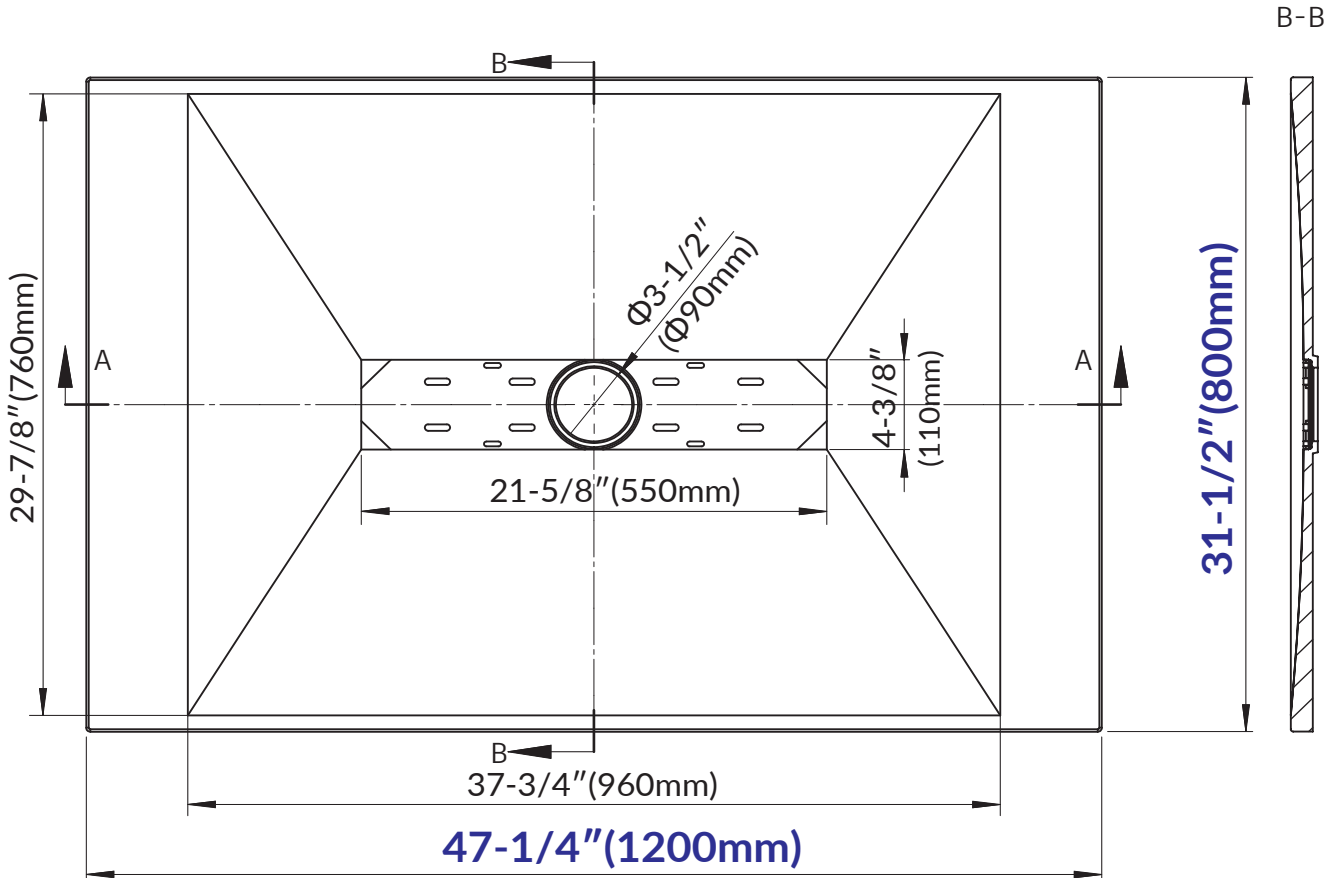

WOODBIDGE®

Solid Surface Shower Base

SCS-4832

WOODBIDGE®

Solid Surface Shower Base

SUS-4832