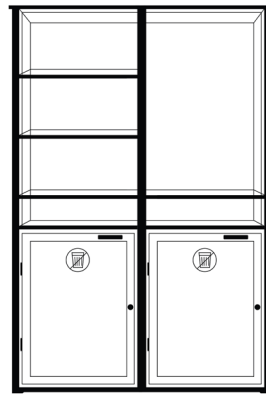

View Product

(2) included

Height: 70"
Width: 49"
Depth: 25"
Unit Weight: 126 lbs

Sunset Towel Valet Double Unit

Product Specifications

Product Description	Reference Number	Color	UPC Code	Pack Weight Each (lbs.)	Master Pack	Master Pack Volume (cu. ft)
Sunset Towel Valet Double	UT173599	Cognac/Fusion Bz	942551	204.00	1	23.29
	UT173288	Solid Gray/Vol Blk	942568	204.00	1	23.29
	UT173289	Solid Gray/Plat Gray	942582	204.00	1	23.29
	UT034288	Madras Blue/Vol Blk	942575	204.00	1	23.29
	UT034096	Madras Blue/Glacier Wh	942599	204.00	1	23.29

Features & Benefits

Warranty: 3 Yrs.

- Simple and beautiful solution for towel storage in your pool, spa, and gym areas
- Completes and coordinates beautifully with our sunset collection
- Comes with (2) laundry carts with coordinating laundry bag for easy cleanup of soiled towels
- Each unit comes with two removable shelves
- Available in Single, Double, and Triple unit configurations to fit your customer's needs
- Use both indoors and outdoors
- UV and weather resistant