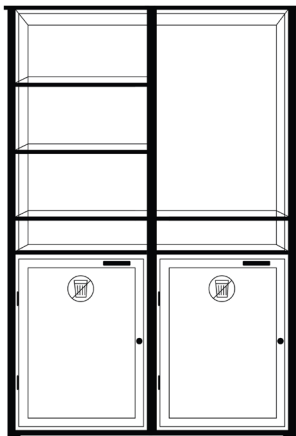

Sunset Towel Valet Double Unit

Spare Parts

Door Handle USSP0359-USSP0362