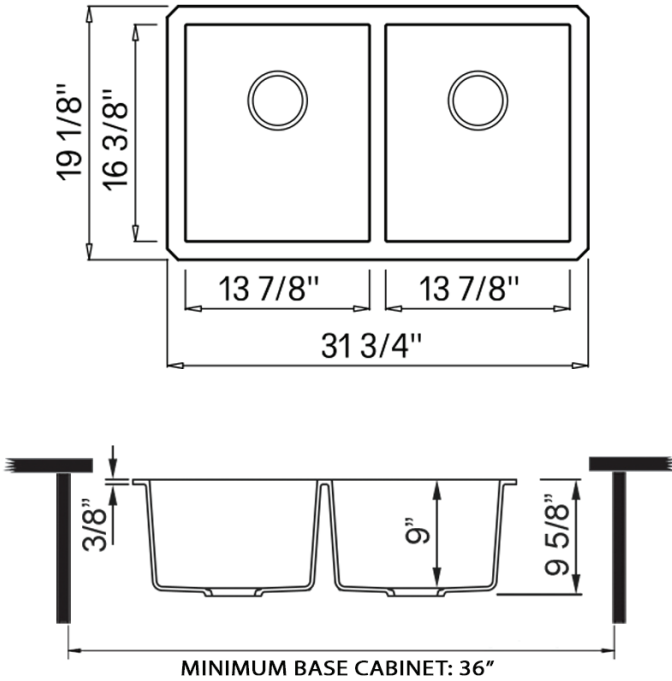

OPTIONAL ACCESSORIES (SOLD SEPARATELY)

DIMENSIONS

cUPC certified by IAPMO
to meet US and Canada
plumbing standards.

**SCAN TO REGISTER
YOUR WARRANTY**

or visit
ruvati.com/register

RUVATI USA
www.ruvati.com

Phone: 1.855.478.8284
Email: support@ruvati.com