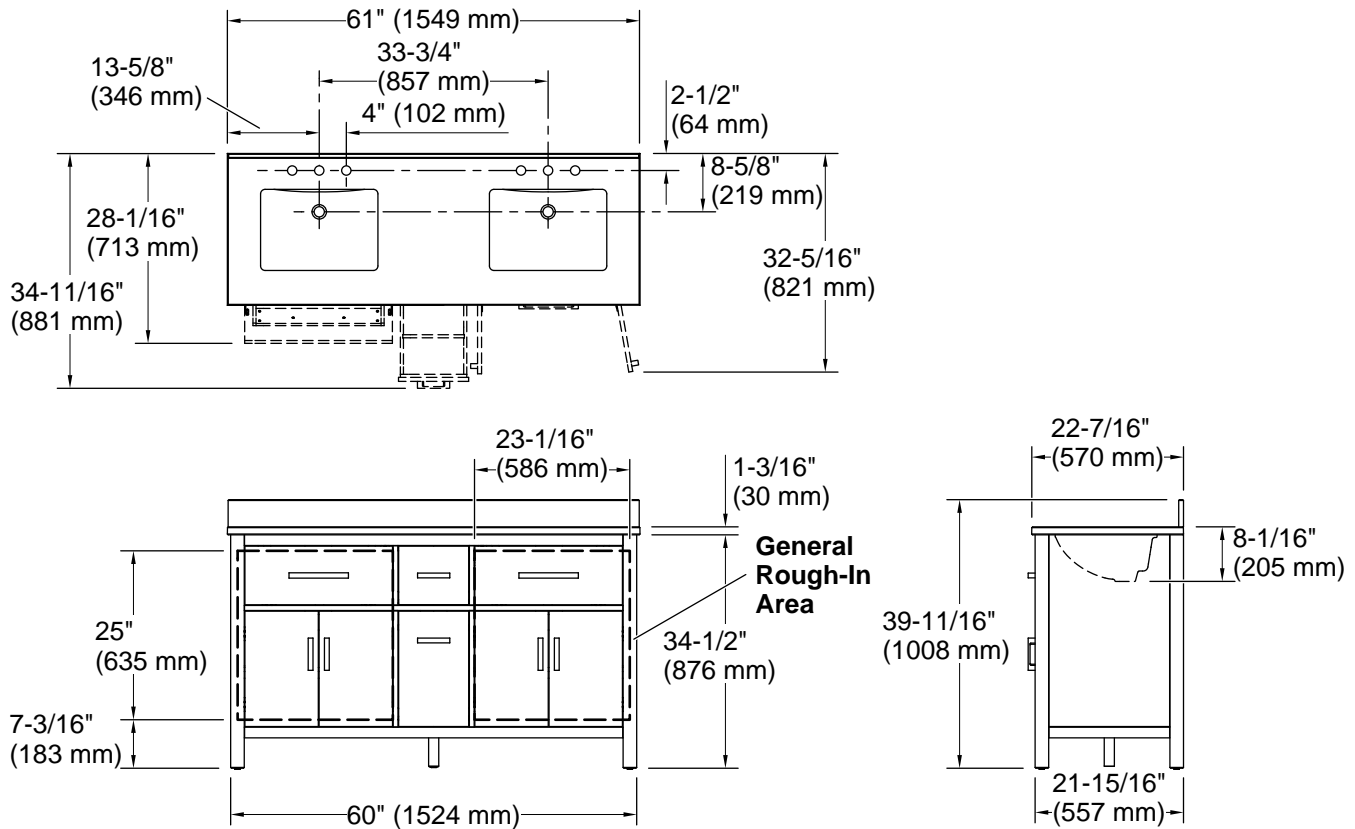

Technical Information

All product dimensions are nominal.

Notes

Install this product according to the installation instructions.

Select the type of fastener based upon the wall material. Two 250 lb (113.4 kg) minimum load bearing fasteners are recommended.