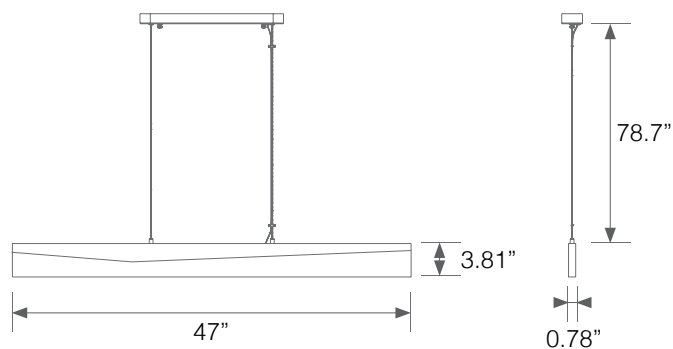

### Electrical Specifications

Input Power	Input Voltage	Lumen Output	Beam Angle	Center Beam	CCT
20 W	100-240V	1795 lm	80°	N/A	3000 K

CRI	Luminous Efficacy	Power Factor	Input Current	Base	Lamp Lifespan	Estimated Yearly Cost
80	89 lm/W	0.9	0.1 A	N/A	30,000 Hrs.	\$2.16

### Mechanical Specifications

Operational Temperature	Inner Box QTY.	Master Box QTY.	Dimensions(in.)	Wire Length(in.)
-68°F - 140°F	1 pc	4 pcs	47"(L) x 0.78"(W) x 3.81"(H)	78.7"

### Product Dimensions