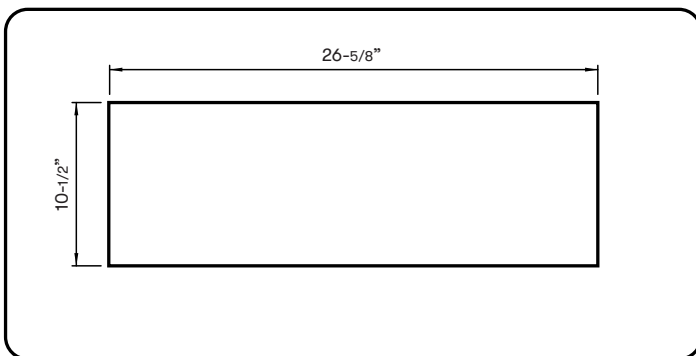

TOP

SIDE

Cabinet Bottom Cut-Out Size (W x D): 26-5/8" x 10-1/2"

FRONT

MODEL

| | | |
|-----------------|---------------|---------------|
| Stainless Steel | AK9028BS | AK9034BS |
| Size | 30" (28-3/8") | 36" (34-3/8") |

BLOWER PERFORMANCE

| | | |
|--------------------------|-----------|-----------|
| Blower CFM (Min. - Max.) | 200 - 390 | 200 - 390 |
| Sones (Min. - Max.) | 1.4 - 5 | 1.4 - 5 |

FEATURES

| | | |
|----------------------|----------------------|----------------------|
| Controls | Mechanical Slide | Mechanical Slide |
| Speed Levels | 3 | 3 |
| Auto Delay-Off | No | No |
| Lighting | LumiLight LED, 6W x2 | LumiLight LED, 6W x2 |
| Dual-Level Lighting | Yes | Yes |
| Filters | Hybrid Baffle x1 | Hybrid Baffle x1 |
| Recirculating Option | Yes | Yes |
| Adjustable Depth | Yes | Yes |