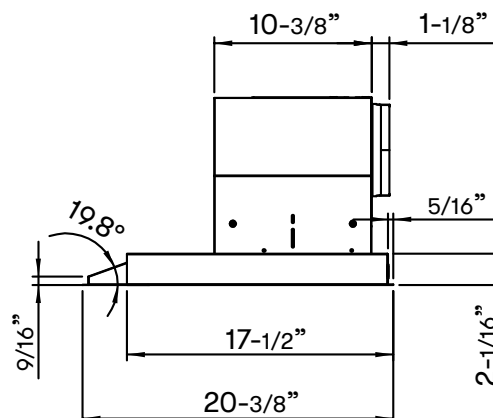

TOP

SIDE

Cabinet Bottom Cut-Out Size (W x D): 26-5/8" x 10-1/2"

FRONT

MODEL

| | | |
|-----------------|---------------|---------------|
| Stainless Steel | AK9028BS | AK9034BS |
| Size | 30" (28-3/8") | 36" (34-3/8") |

BLOWER PERFORMANCE

| | | |
|--------------------------|-----------|-----------|
| Blower CFM (Min. - Max.) | 200 - 390 | 200 - 390 |
| Sones (Min. - Max.) | 1.4 - 5 | 1.4 - 5 |

FEATURES

| | | |
|----------------------|----------------------|----------------------|
| Controls | Mechanical Slide | Mechanical Slide |
| Speed Levels | 3 | 3 |
| Auto Delay-Off | No | No |
| Lighting | LumiLight LED, 6W x2 | LumiLight LED, 6W x2 |
| Dual-Level Lighting | Yes | Yes |
| Filters | Hybrid Baffle x1 | Hybrid Baffle x1 |
| Recirculating Option | Yes | Yes |
| Adjustable Depth | Yes | Yes |

DUCT SPECIFICATIONS

| | | |
|----------------------------|-----------------------|-----------------------|
| Vertical Internal Blower | 6" Round | 6" Round |
| Horizontal Internal Blower | 6" Round | 6" Round |
| AC POWER | 120V, 60Hz at Max. 4A | 120V, 60Hz at Max. 4A |

*Mounting height refers to distance between top of a 36" tall cooking surface and bottom of hood.