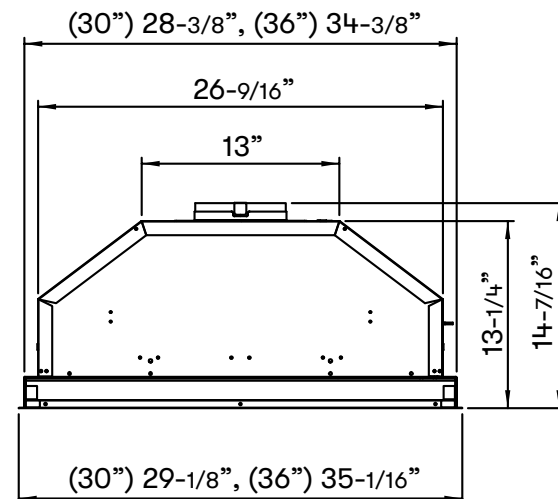

TOP

SIDE

Cabinet Bottom Cut-Out Size (W x D): 26-5/8" x 10-1/2"

FRONT

MODEL

| | | |
|-----------------|---------------|---------------|
| Stainless Steel | AK9028BS | AK9034BS |
| Size | 30" (28-3/8") | 36" (34-3/8") |

DUCT SPECIFICATIONS

| | | |
|----------------------------|-----------------------|-----------------------|
| Vertical Internal Blower | 6" Round | 6" Round |
| Horizontal Internal Blower | 6" Round | 6" Round |
| AC POWER | 120V, 60Hz at Max. 4A | 120V, 60Hz at Max. 4A |

*Mounting height refers to distance between top of a 36" tall cooking surface and bottom of hood.