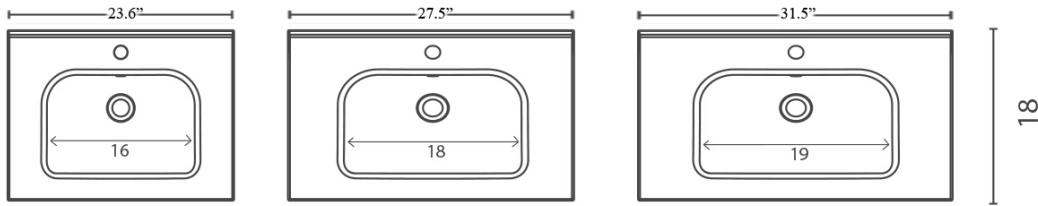

Slim 120

Features

- Bathroom Sink With Integrated Sink and Top
- Made of Ceramic
- Glossy White
- With Overflow
- Drop-In Installation or as Vanity Top and Sink
- With One Faucet Hole
- Made in Spain

Related Items:

- WSBC 53991 | Push Waste Drain
- WSBC 53922 | Decorative Trap

Finishes:

 Glossy White

SKU# | Options:

- Slim 120 | Glossy White

* WS Bath Collections reserves the right to revise dimensions or information on this sheet without notice

Collection Slim	Model Slim 120	Dimensions Metric <i>1 inch = 2.54 cm</i> <i>1 inch = 25.4 mm</i>	 1051 Lea Drive - Collegeville, PA 19426 Tel. 215 513 9400 - Fax 610 831 0215 www.ws bathcollections.com - info@ws bathcollections.com
-----------------------------	----------------------------	-------------------------------------------------------------------------	---------------------------------------------------------------------------------------------------------------------------------------------------------------------------------------------------------------------------------------------------------------------------------------------------------------------------------------

Notes

- Faucet hole 1.4"
- Back edge to center faucet hole 2.5"
- Back edge to center of drain hole 8.0"

Collection
Slim

Model |
Slim 60 - Slim 70
Slim 80 - Slim 90
Slim 120 - Slim 120 L
Slim 120 DBL

Dimensions Metric
1 inch = 2.54 cm
1 inch = 25.4 mm