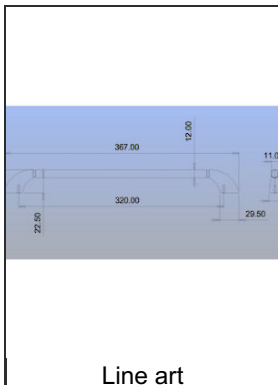

RELATED DOCUMENTS