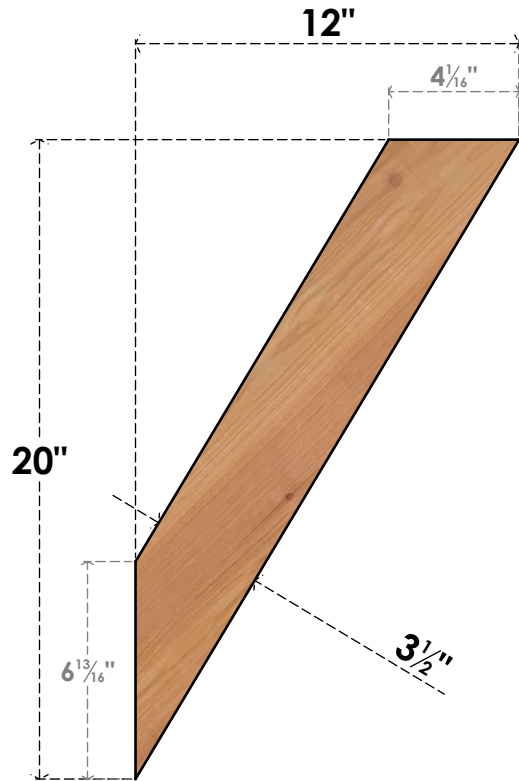

# BRC04X12X20TRA00SWR

3 1/2"W X 12"D X 20"H TRADITIONAL SMOOTH BRACE, WESTERN RED CEDAR

**SIDE**

**FRONT**

EKENA MILLWORK  
 2300 WEST MAIN ST.  
 CLARKSVILLE, TX 75426  
 TOLL FREE: 866-607-0453  
 WWW.EKENAMILLWORK.COM