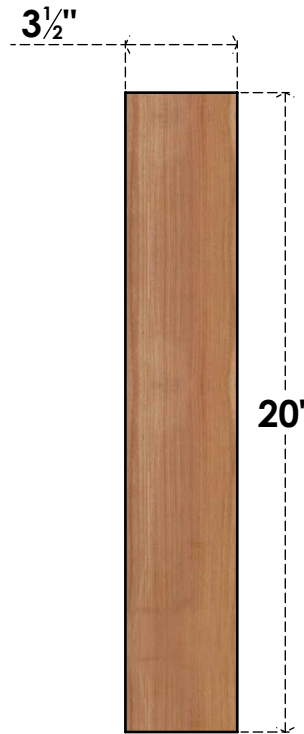

# BRC04X12X20TRA00SWR

3 1/2"W X 12"D X 20"H TRADITIONAL SMOOTH BRACE, WESTERN RED CEDAR

**SIDE**

**FRONT**

EKENA MILLWORK  
 2300 WEST MAIN ST.  
 CLARKSVILLE, TX 75426  
 TOLL FREE: 866-607-0453  
 WWW.EKENAMILLWORK.COM