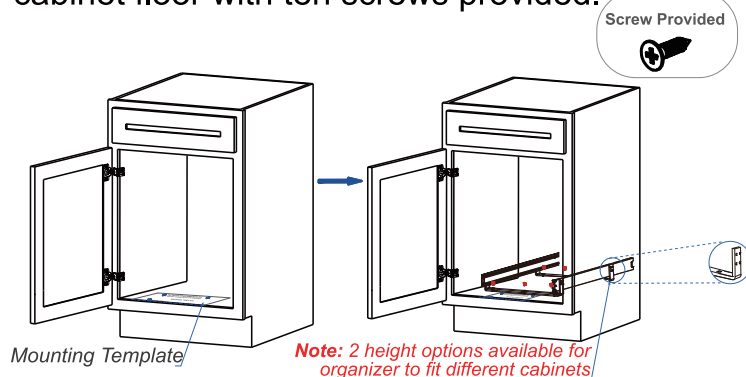

10.5"~31.5"W×3.74"H×20.98"D

●Package Contents:

Fully Assembled Pull Out Organizer×1
Screw×10 (+2 extra)
Mounting Template×1
Installation Instructions×1
After-Sales Service Card×1

INSTRUCTIONS

Please refer to the installation steps on the right side or scan the QR Code below to watch the installation video.

STEP 1

Pull out the organizer towards you and press the release lever on inner rail to remove the organizer from the Slide-Frame.

STEP 2

Determine the installation position of Slide-Frame according to the instructions on the Mounting Template provided, then attach Slide-Frame U-Shaped Support Brackets to the fixed shelf or cabinet floor with ten screws provided.