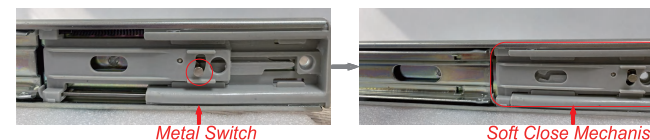

STEP 3

Remove the template and place the organizer back into the frame structure slides.

- ① Move the metal switch to reset the Soft Close Mechanism.

- ② Slide the inner ball bearing carriage all the way forward to the stop for both frame structure slides.