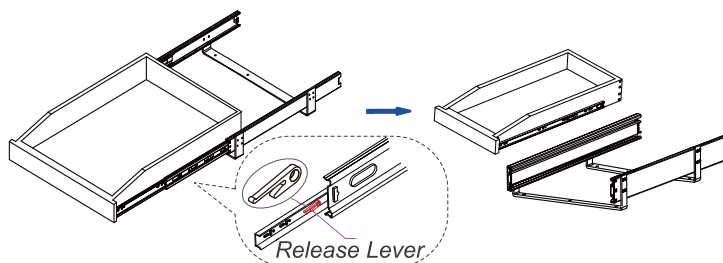

10.5"~31.5"W×3.74"H×20.98"D

●Package Contents:

Fully Assembled Pull Out Organizer×1
Screw×10 (+2 extra)
Mounting Template×1
Installation Instructions×1
After-Sales Service Card×1

INSTRUCTIONS

Please refer to the installation steps on the right side or scan the QR Code below to watch the installation video.

STEP 1

Pull out the organizer towards you and press the release lever on inner rail to remove the organizer from the Slide-Frame.

STEP 2

Determine the installation position of Slide-Frame according to the instructions on the Mounting Template provided, then attach Slide-Frame U-Shaped Support Brackets to the fixed shelf or cabinet floor with ten screws provided.