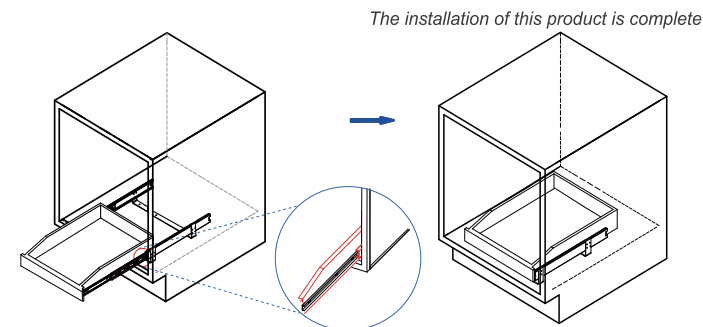

STEP 1

Pull out the organizer towards you and press the release lever on inner rail to remove the organizer from the Slide-Frame.

STEP 2

Determine the installation position of Slide-Frame according to the instructions on the Mounting Template provided, then attach Slide-Frame U-Shaped Support Brackets to the fixed shelf or cabinet floor with ten screws provided.

STEP 3

Remove the template and place the organizer back into the frame structure slides.

- ① Move the metal switch to reset the Soft Close Mechanism.

- ② Slide the inner ball bearing carriage all the way forward to the stop for both frame structure slides.

■ Soft Close Mechanism Reset: Middle rail can fully slide into outer rail

■ Soft Close Mechanism Not Reset: Middle rail can not fully slide into outer rail

- ③ Insert the back end of the organizer rails into the frame structure slides and push the organizer into frame firmly.