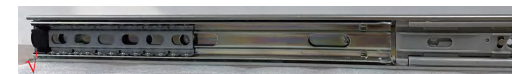

■ Soft Close Mechanism Reset: Middle rail can fully slide into outer rail