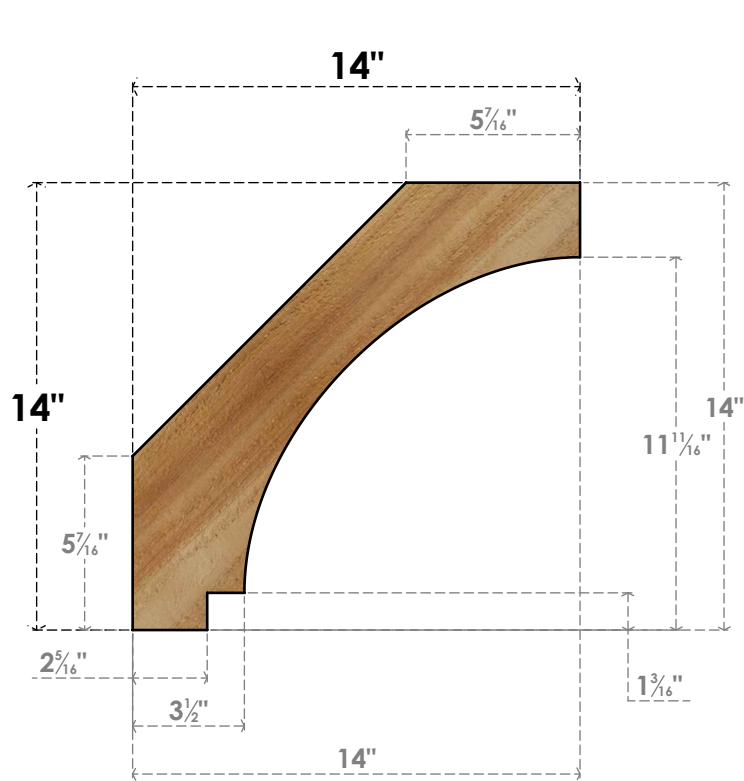

BRC06X14X14IMP00RWR

6"W X 14"D X 14"H IMPERIAL ROUGH SAWN BRACE, WESTERN RED CEDAR

SIDE

FRONT

EKENA MILLWORK
2300 WEST MAIN ST.
CLARKSVILLE, TX 75426
TOLL FREE: 866-607-0453
WWW.EKENAMILLWORK.COM

NOTES

1. INSTALLATION TO BE COMPLETED IN ACCORDANCE WITH MANUFACTURER'S SPECIFICATIONS.
2. DRAWING MAY NOT BE TO SCALE
3. THIS DRAWING IS INTENDED FOR DESIGN AND PLANNING PURPOSES ONLY.
4. ALL INFORMATION CONTAINED HEREIN WAS CURRENT AT THE TIME OF DEVELOPMENT BUT MUST BE REVIEWED AND APPROVED BY THE PRODUCT MANUFACTURER TO BE CONSIDERED ACCURATE.
5. PRODUCTS ARE NOT KILN DRIED. THIS ITEM IS UNIQUE AND WILL CONTAIN THE NATURAL VARIATIONS THAT THE WOOD SPECIES OFFERS. THIS MAY RESULT IN VARIATIONS UP TO 1/4"