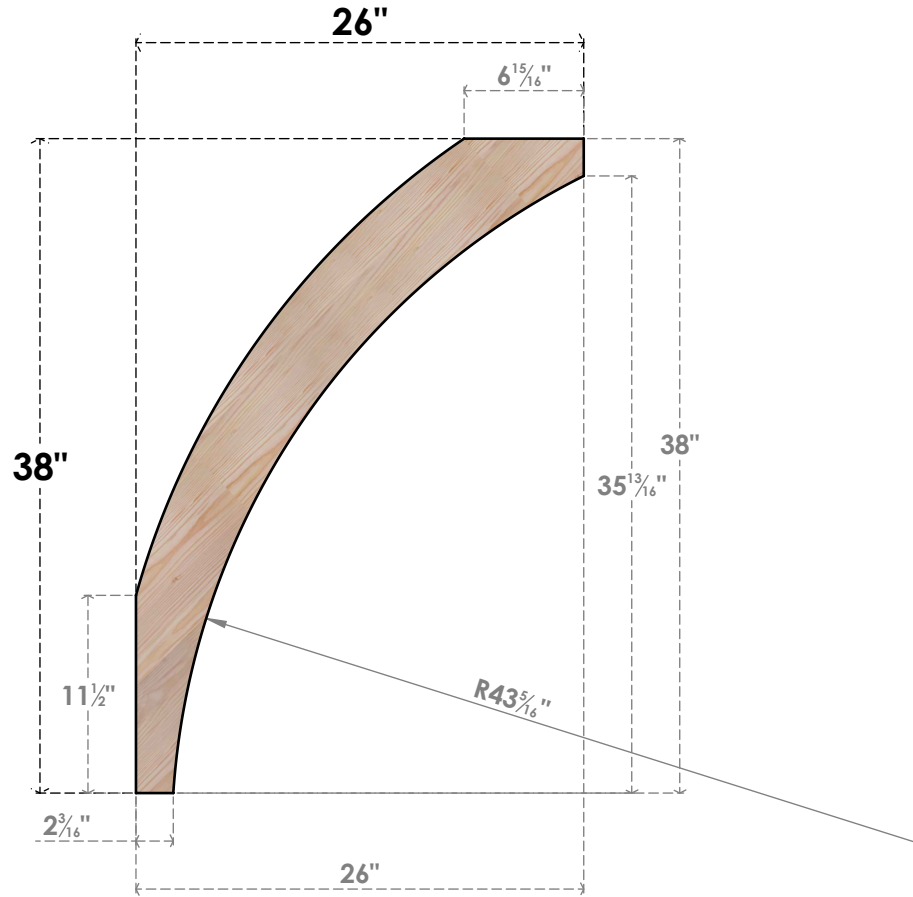

BRC04X26X38THR00SDF

3 1/2"W X 26"D X 38"H THORTON SMOOTH BRACE, DOUGLAS FIR

SIDE

FRONT

EKENA MILLWORK
 2300 WEST MAIN ST.
 CLARKSVILLE, TX 75426
 TOLL FREE: 866-607-0453
 WWW.EKENAMILLWORK.COM

NOTES

1. INSTALLATION TO BE COMPLETED IN ACCORDANCE WITH MANUFACTURER'S SPECIFICATIONS.
2. DRAWING MAY NOT BE TO SCALE
3. THIS DRAWING IS INTENDED FOR DESIGN AND PLANNING PURPOSES ONLY.
4. ALL INFORMATION CONTAINED HEREIN WAS CURRENT AT THE TIME OF DEVELOPMENT BUT MUST BE REVIEWED AND APPROVED BY THE PRODUCT MANUFACTURER TO BE CONSIDERED ACCURATE.
5. PRODUCTS ARE NOT KILN DRIED. THIS ITEM IS UNIQUE AND WILL CONTAIN THE NATURAL VARIATIONS THAT THE WOOD SPECIES OFFERS. THIS MAY RESULT IN VARIATIONS UP TO 1/4"