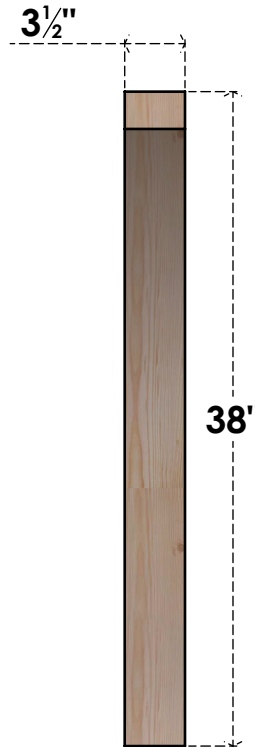

BRC04X26X38THR00SDF

3 1/2"W X 26"D X 38"H THORTON SMOOTH BRACE, DOUGLAS FIR

SIDE

FRONT

EKENA MILLWORK
 2300 WEST MAIN ST.
 CLARKSVILLE, TX 75426
 TOLL FREE: 866-607-0453
 WWW.EKENAMILLWORK.COM

NOTES

1. INSTALLATION TO BE COMPLETED IN ACCORDANCE WITH MANUFACTURER'S SPECIFICATIONS.
2. DRAWING MAY NOT BE TO SCALE
3. THIS DRAWING IS INTENDED FOR DESIGN AND PLANNING PURPOSES ONLY.
4. ALL INFORMATION CONTAINED HEREIN WAS CURRENT AT THE TIME OF DEVELOPMENT BUT MUST BE REVIEWED AND APPROVED BY THE PRODUCT MANUFACTURER TO BE CONSIDERED ACCURATE.
5. PRODUCTS ARE NOT KILN DRIED. THIS ITEM IS UNIQUE AND WILL CONTAIN THE NATURAL VARIATIONS THAT THE WOOD SPECIES OFFERS. THIS MAY RESULT IN VARIATIONS UP TO 1/4"