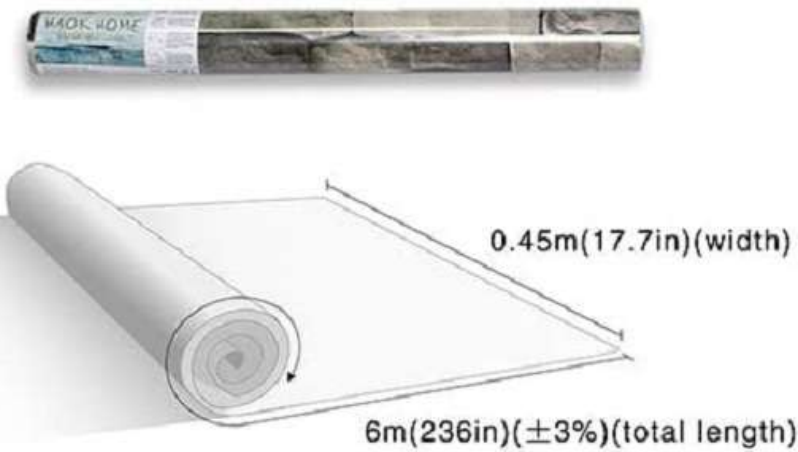

## Instruction For Use:

- 1.
- 2.
- 3.
- 4.

Each roll is  
17.7 inches (W) \* 19.69 feet (L) ≈ 29 sq. feet

Waterproof

Mouldproof

Easy Installation

Easy DIY

Safty