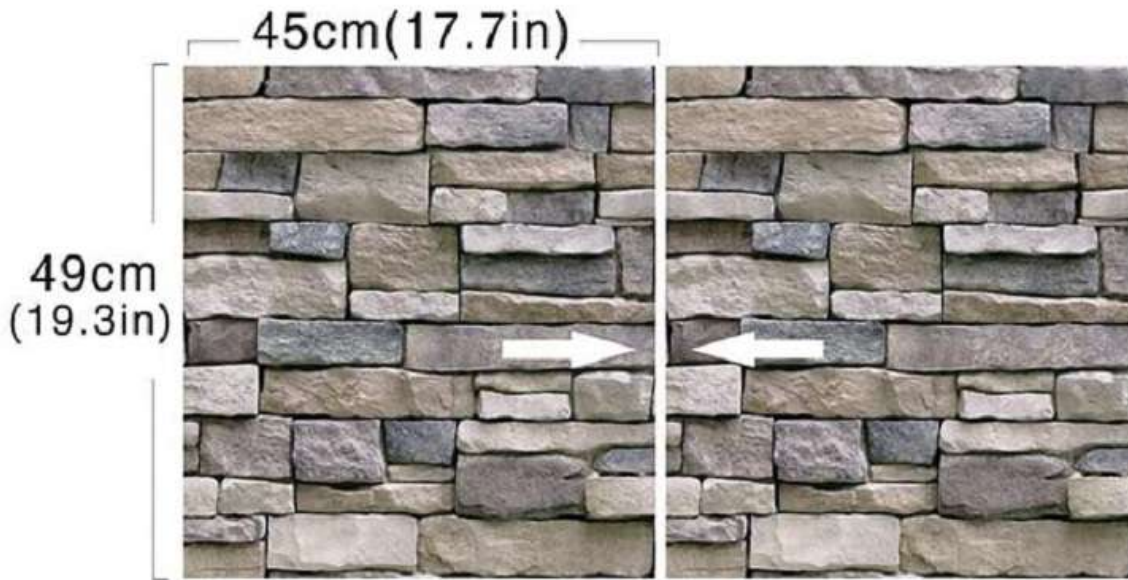

## Instruction For Use:

- 1.
- 2.
- 3.
- 4.

Each roll is  
17.7 inches (W) \* 19.69 feet (L) ≈ 29 sq. feet

Waterproof

Mouldproof

Easy Installation

Easy DIY

Safty