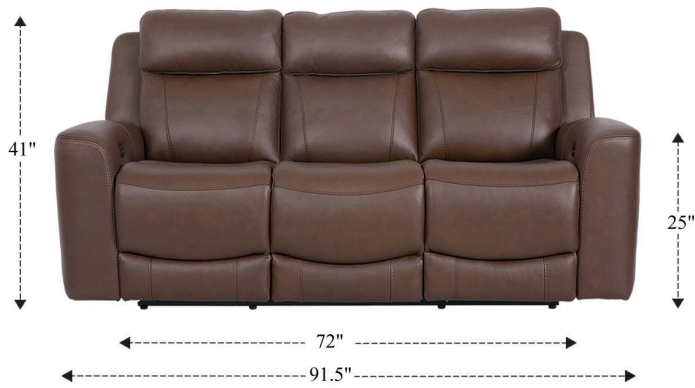

# Power Sofa P2

Overall Dimensions	91.5" x 39.5" x 41"
Overall Width	91.5"
Overall Depth	39.5"
Overall Height	41"
Overall Weight	262.5 lbs.
Fully Reclined	64.5"
Distance from Wall	18.5"
Back of Seat to end of Chaise	41.5"
Leg Height <small>(Distance from Foot Rest to Floor in Full Recline)</small>	22"
Head Height <small>(Distance from Headrest to Floor in Full Recline)</small>	31.5"

Seat Width	24"
Seat Depth	22.5"
Seat Height	20.5"
Arm Width	9.5"
Arm Depth	23"
Arm Height	25"
Back Width	25"
Back Height	24"
Headrest Extended from Back	7"

# Power Console Loveseat P2

Overall Dimensions	80.5" x 39.5" x 41"
Overall Width	80.5"
Overall Depth	39.5"
Overall Height	41"
Overall Weight	247 lbs.
Fully Reclined	64.5"
Distance from Wall	18.5"
Back of Seat to end of Chaise	41.5"
Leg Height (Distance from Foot Rest to Floor in Full Recline)	22"
Head Height (Distance from Headrest to Floor in Full Recline)	31.5"