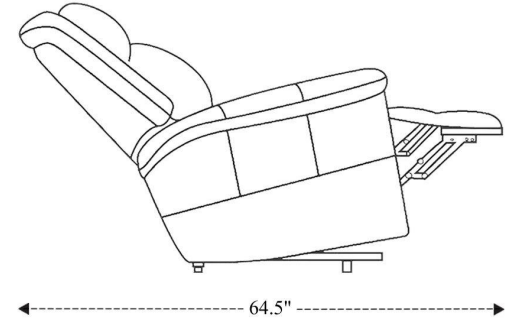

# Power Sofa P2

Overall Dimensions	91.5" x 39.5" x 41"
Overall Width	91.5"
Overall Depth	39.5"
Overall Height	41"
Overall Weight	262.5 lbs.
Fully Reclined	64.5"
Distance from Wall	18.5"
Back of Seat to end of Chaise	41.5"
Leg Height <small>(Distance from Foot Rest to Floor in Full Recline)</small>	22"
Head Height <small>(Distance from Headrest to Floor in Full Recline)</small>	31.5"

Seat Width	24"
Seat Depth	22.5"
Seat Height	20.5"
Arm Width	9.5"
Arm Depth	23"
Arm Height	25"
Back Width	25"
Back Height	24"
Headrest Extended from Back	7"

# Power Console Loveseat P2

Overall Dimensions	80.5" x 39.5" x 41"
Overall Width	80.5"
Overall Depth	39.5"
Overall Height	41"
Overall Weight	247 lbs.
Fully Reclined	64.5"
Distance from Wall	18.5"
Back of Seat to end of Chaise	41.5"
Leg Height (Distance from Foot Rest to Floor in Full Recline)	22"
Head Height (Distance from Headrest to Floor in Full Recline)	31.5"