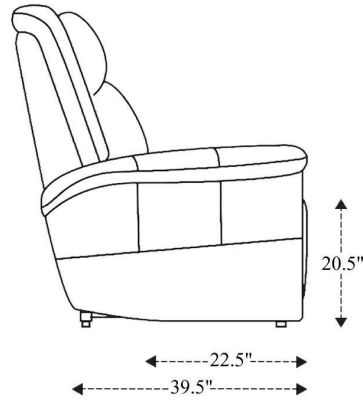

# Power Sofa P2

Overall Dimensions	91.5" x 39.5" x 41"
Overall Width	91.5"
Overall Depth	39.5"
Overall Height	41"
Overall Weight	262.5 lbs.
Fully Reclined	64.5"
Distance from Wall	18.5"
Back of Seat to end of Chaise	41.5"
Leg Height <small>(Distance from Foot Rest to Floor in Full Recline)</small>	22"
Head Height <small>(Distance from Headrest to Floor in Full Recline)</small>	31.5"

Seat Width	24"
Seat Depth	22.5"
Seat Height	20.5"
Arm Width	9.5"
Arm Depth	23"
Arm Height	25"
Back Width	25"
Back Height	24"
Headrest Extended from Back	7"

# Power Console Loveseat P2

Overall Dimensions	80.5" x 39.5" x 41"
Overall Width	80.5"
Overall Depth	39.5"
Overall Height	41"
Overall Weight	247 lbs.
Fully Reclined	64.5"
Distance from Wall	18.5"
Back of Seat to end of Chaise	41.5"
Leg Height (Distance from Foot Rest to Floor in Full Recline)	22"
Head Height (Distance from Headrest to Floor in Full Recline)	31.5"