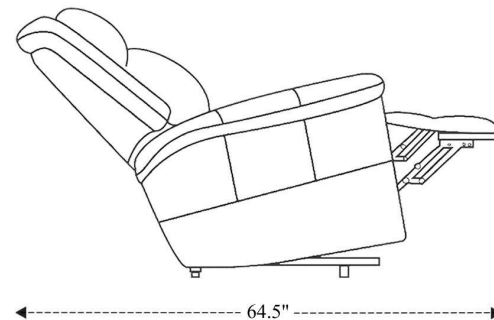

# Power Sofa P2

Overall Dimensions	91.5" x 39.5" x 41"
Overall Width	91.5"
Overall Depth	39.5"
Overall Height	41"
Overall Weight	262.5 lbs.
Fully Reclined	64.5"
Distance from Wall	18.5"
Back of Seat to end of Chaise	41.5"
Leg Height <small>(Distance from Foot Rest to Floor in Full Recline)</small>	22"
Head Height <small>(Distance from Headrest to Floor in Full Recline)</small>	31.5"

Seat Width	24"
Seat Depth	22.5"
Seat Height	20.5"
Arm Width	9.5"
Arm Depth	23"
Arm Height	25"
Back Width	25"
Back Height	24"
Headrest Extended from Back	7"

# Power Console Loveseat P2

Overall Dimensions	80.5" x 39.5" x 41"
Overall Width	80.5"
Overall Depth	39.5"
Overall Height	41"
Overall Weight	247 lbs.
Fully Reclined	64.5"
Distance from Wall	18.5"
Back of Seat to end of Chaise	41.5"
Leg Height (Distance from Foot Rest to Floor in Full Recline)	22"
Head Height (Distance from Headrest to Floor in Full Recline)	31.5"