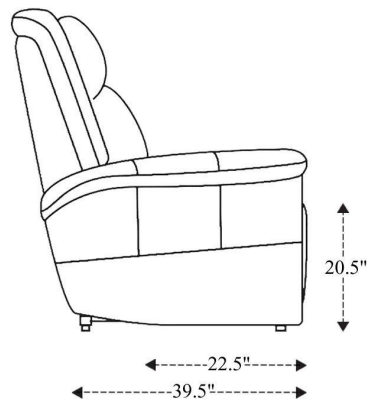

# Power Sofa P2

Overall Dimensions	91.5" x 39.5" x 41"
Overall Width	91.5"
Overall Depth	39.5"
Overall Height	41"
Overall Weight	262.5 lbs.
Fully Reclined	64.5"
Distance from Wall	18.5"
Back of Seat to end of Chaise	41.5"
Leg Height <small>(Distance from Foot Rest to Floor in Full Recline)</small>	22"
Head Height <small>(Distance from Headrest to Floor in Full Recline)</small>	31.5"

Seat Width	24"
Seat Depth	22.5"
Seat Height	20.5"
Arm Width	9.5"
Arm Depth	23"
Arm Height	25"
Back Width	25"
Back Height	24"
Headrest Extended from Back	7"

# Power Console Loveseat P2

Overall Dimensions	80.5" x 39.5" x 41"
Overall Width	80.5"
Overall Depth	39.5"
Overall Height	41"
Overall Weight	247 lbs.
Fully Reclined	64.5"
Distance from Wall	18.5"
Back of Seat to end of Chaise	41.5"
Leg Height (Distance from Foot Rest to Floor in Full Recline)	22"
Head Height (Distance from Headrest to Floor in Full Recline)	31.5"