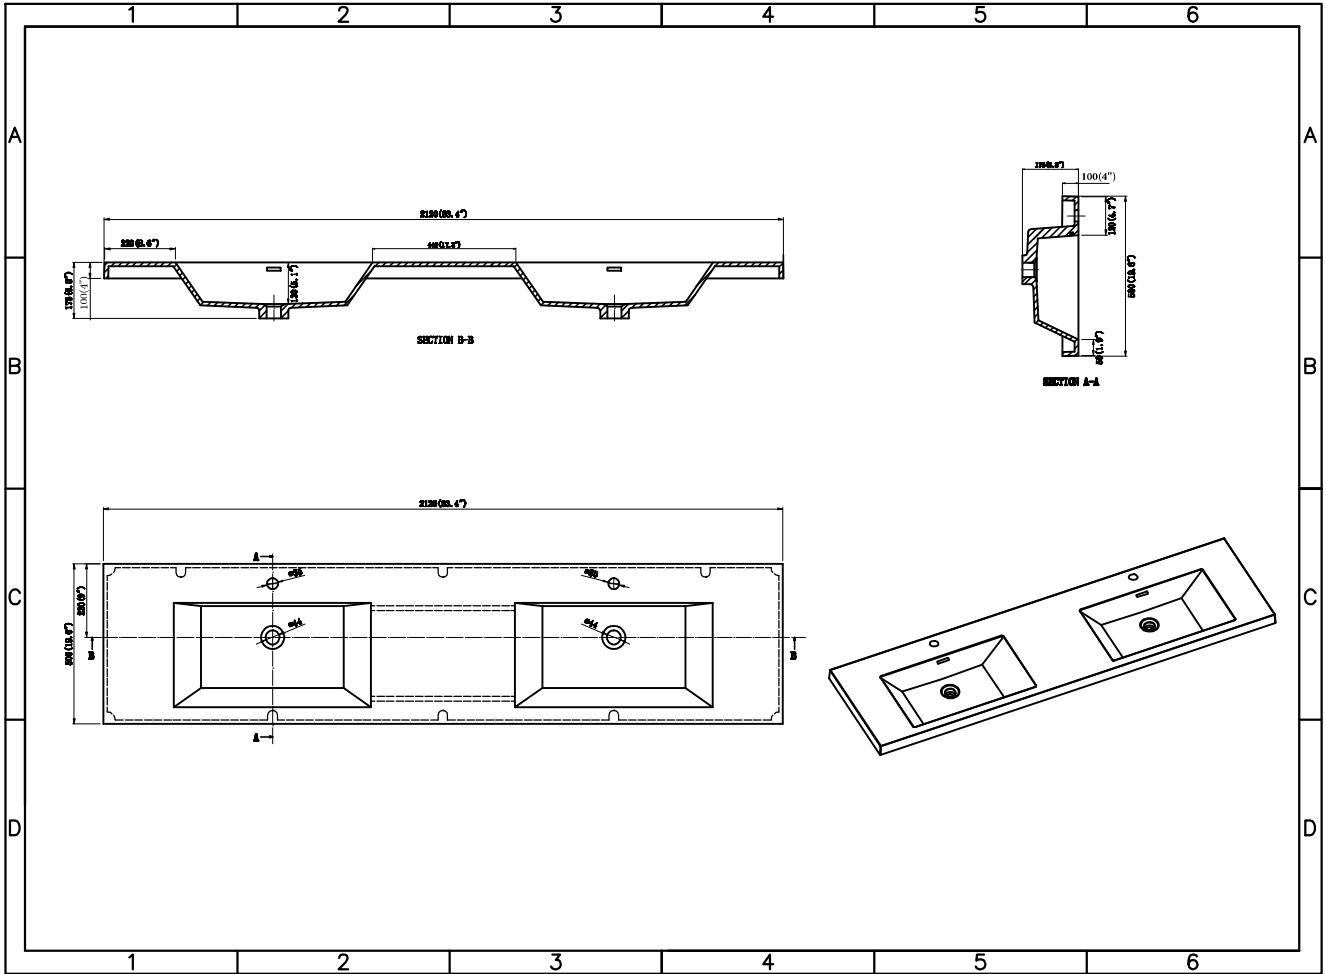

Dimensions

BASIN DIMENSIONS (inch)

Sink Size	Length (from left to right)	Width (from front to back)	Depth (from top to bottom)	Distance between the side of the faucet hole and the back edge of the basin	Distance between the center of the faucet hole and the back edge of the top	Distance between the center of the drain hole and the back edge of the top	Distance between the center of the faucet/drain hole and closer side edge of the top	Distance between two faucet/drain holes (center to center)	Distance between the two basins
									
24" SINK	19	13	5	1.75	2.5	9.25	12	/	/
30" SINK	21.25	13	5	1.75	2.5	9.25	15	/	/
36" SINK	21.25	13	5	1.75	2.5	9.25	17.75	/	/
42" SINK	21.25	13	5	1.75	2.5	9.25	21.25	/	/
48" SINK	24	13	5	1.75	2.5	9.25	23.5	/	/
60"S SINK	24	13	5	1.75	2.5	9.25	29.5	/	/
60"D SINK	21.25	13	5	1.75	2.5	9.25	14.75	29.5	8
72"D SINK	21.25	13	5	1.75	2.5	9.25	17.75	35.5	14
84"D SINK	24.25	13	5	1.75	2.5	9.25	21	41.5	17.5
				Faucet Hole: ϕ 1.35		Drain Hole: ϕ 1.75			