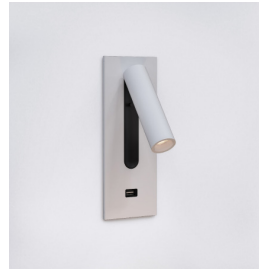

FUSE 3 USB

astro

GENERAL

LOCATION:	Interior
CLASS:	cULus (Class 1)
LOCATION RATING:	Dry
DRIVER REQUIRED:	Mains 120V
INSTALLATION ORIENTATION:	Wall Mount
FITTING METHOD:	Included Junction Box
MAIN MATERIAL:	Metal
DIMENSIONS (mm):	H: 200 W: 75 D: 102
DIMENSIONS (inch):	H: 7.87 W: 2.95 D: 4.02
CUT OUT HOLE (mm/inch):	L: 194 W: 67 / L: 7.64 W: 2.64
RECESS DEPTH (mm/inch):	70/2.76
FIRE RATING:	-
CABLE LENGTH (mm/inch):	-
GROSS WEIGHT (lb):	2.86
ADA COMPLIANT:	Yes
IC RATING:	IC Rated

LAMP

LIGHT SOURCE:	High Power LED
WATTAGE:	3.2W
LAMP INCLUDED:	Yes (Integral)
MAXIMUM LAMP LENGTH (mm/inch):	-
LUMINOUS FLUX (lm):	185
COLOUR TEMP (K):	2700
CRI (Ra):	80
MACADAM ELLIPSE:	3-Step
TILT ADJUSTABLE ANGLE (°):	90
ROTATION ADJUSTABLE ANGLE (°):	330
LIFETIME (hrs):	60000
BEAM ANGLE (°):	17

SHADE INCLUDED:	-
SHADE/DIFFUSER MATERIAL:	-
SHADE/DIFFUSER FINISH:	-
F MARK:	Suitable for mounting on flammable materials

CODE: 1215086
FINISH: MATT WHITE

CODE: 1215087
FINISH: MATT BLACK

CODE: 1215088
FINISH: POLISHED CHROME