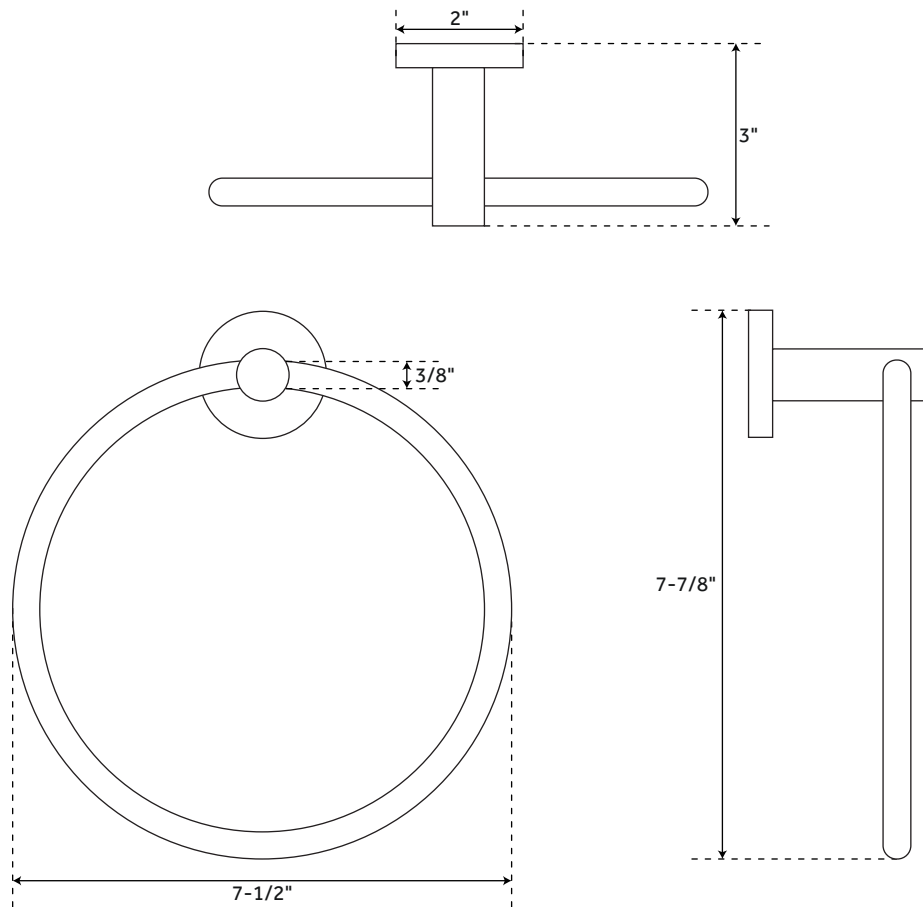

## TOWEL RING

SKU: 939994

### FEATURES

Installation Type: Wall Mount  
Design: Modern  
Material: Brass  
Length: 7-1/2"  
Width: 3"  
Height: 7-7/8"  
Base Plate Length: 2"  
Base Plate Height: 2"  
Bar Diameter: 3/8"  
Mounting Hardware Included: Yes  
Mounting Hardware Concealed: Yes  
Assembly Required: No