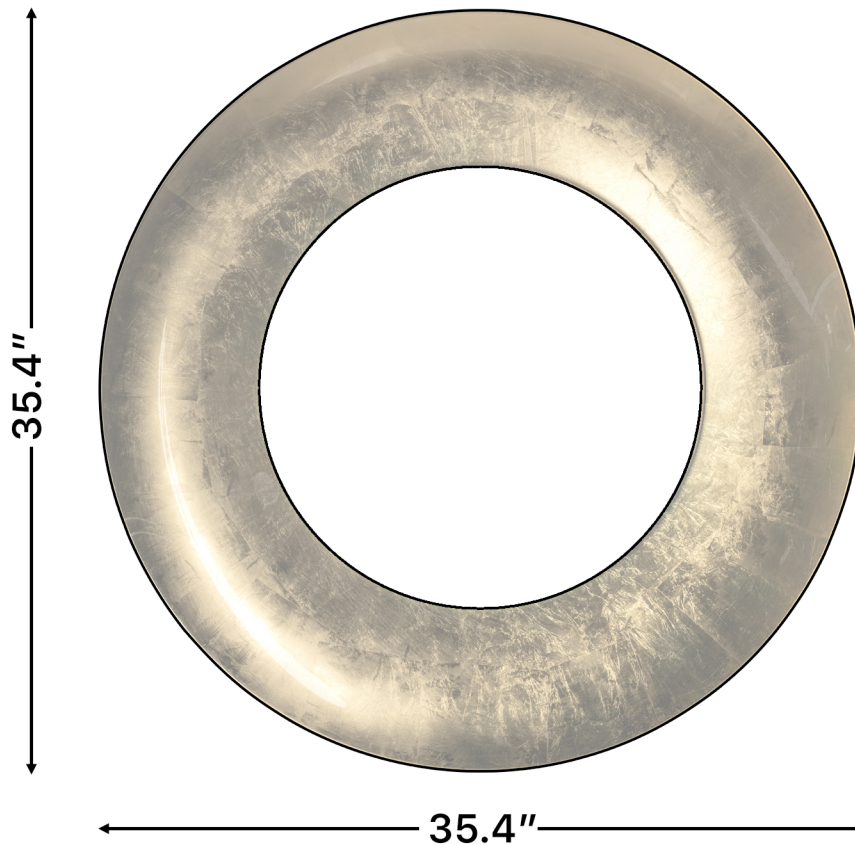

# SOLR

**Category:** Mirror

**Material:** Murano Glass

**Dimensions:** 35.4" (L) x 35.4" (W)

## Technical Data

\*Numbers are in inches