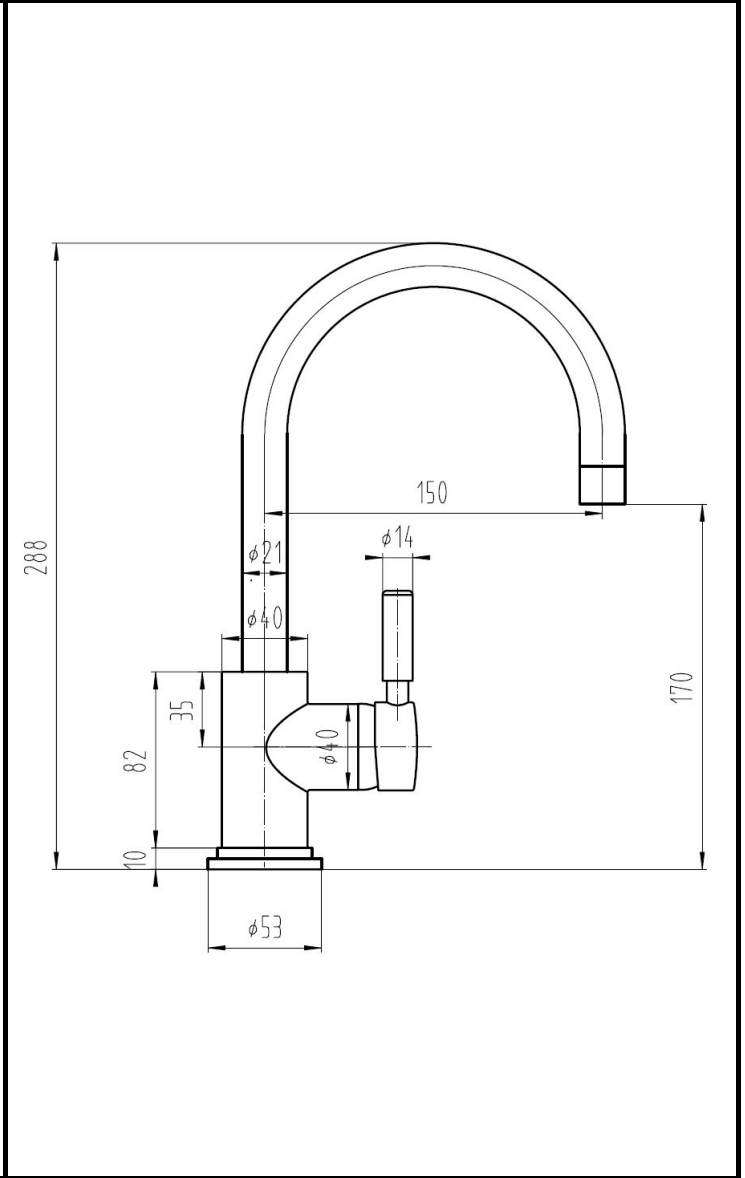

CUSTOMER DATA SHEET - BRASSWARE

SALES CODE: PN380

DESCRIPTION: Tec Single Lever Side Action Basin Mixer

PRODUCT DIMENSIONS

Height (mm)	Width (mm)	Depth (mm)	Length (mm)	Nett Wgt Kg
288	53	188		1.6

PACKAGING DIMENSIONS

Height (mm)	Width (mm)	Depth (mm)	Gross Wgt Kg
85	185	270	1.6

PACKAGING DATA

Box Colour	White Cardboard Box		
Box Qty	1	Label Colour	White Label
Label Size	100 x 50	Label Qty	2

OUTER BOX DIMENSIONS (If Applicable)

Height (mm)	Width (mm)	Depth (mm)	Length (mm)	Gross Wgt Kg
400	280	560		10
Barcode	5055146127529			

PRODUCT DETAILS

Country of Origin	China		
Fitting Instruction	Yes		
Product Material	Brass		
Control Type	Manual		
Waste Included	Waste Included		
WRAS Approval	N/A	Approval No.	N/A
Operating Pressure (bar)	0.1		
Valve/Cartridge Type	Single Lever Cartridge		

Colour/Finish	Chrome									
Mount Type	Deck									
Waste Type	Push Button									
Flow Rates (Litres Per Min)	0.1 bar	3.7	0.5 bar	8.5	1 bar	12.2	2 bar	17.2	3 bar	21.1
Pipe Size	15 mm (1/2" Bsp)									
Pipe Centres	N/A									