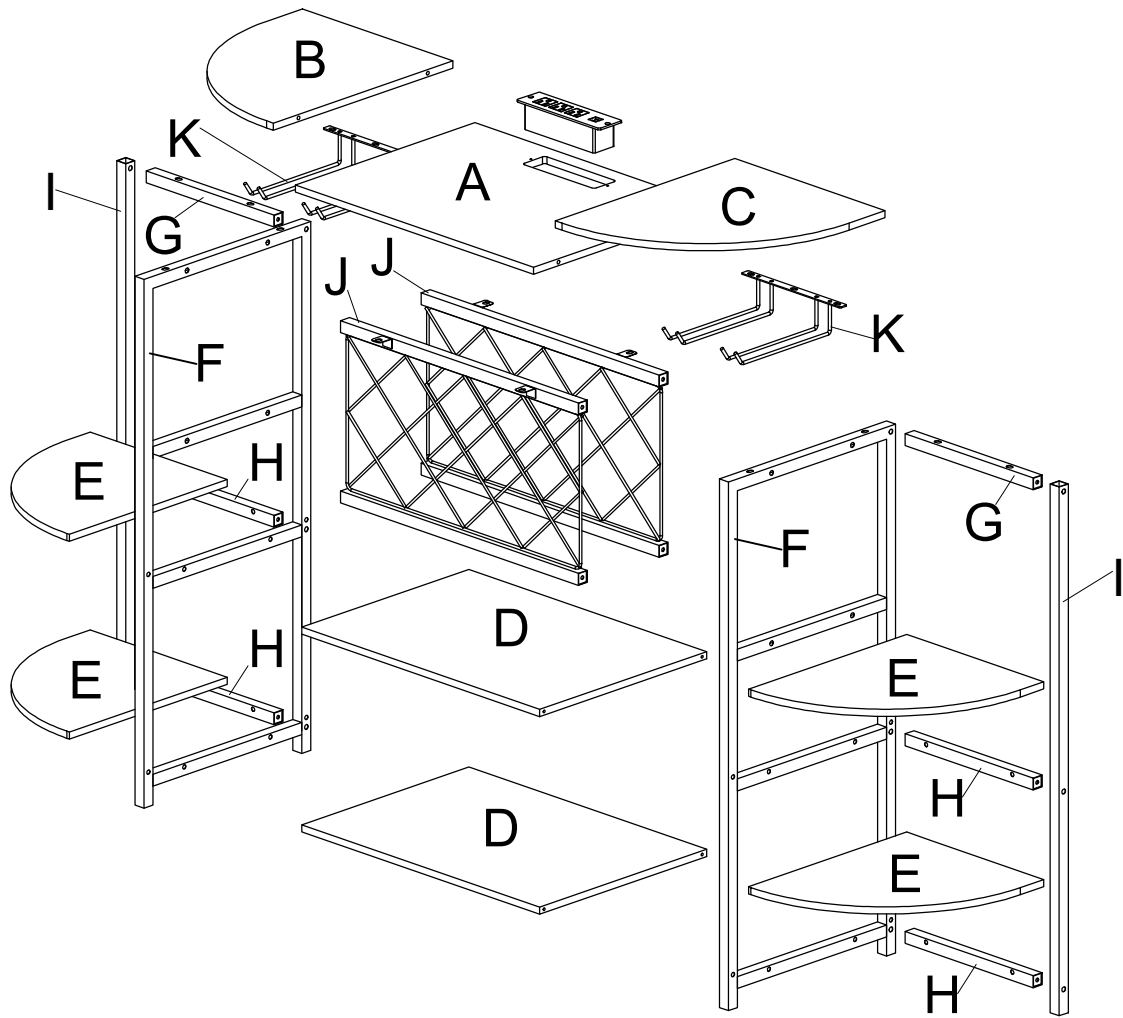

ROUND WINE RACK TABLE

ASSEMBLY INSTRUCTION

CAUTION

Put the screws in loosely until all pieces are together and then tighten them all.
It will save your time if you make a mistake while installing.

Dear Customers,

PART LIST

A  1 pc	B  1 pc	C  1 pc
D  2 pcs	E  4 pcs	F  2 pcs
G  2 pcs	H  4 pcs	I  2 pcs
J  2 pcs	K  2 pcs	

HARDWARE LIST

1  Ø6X30 4 pcs	2  M3x12 2 pcs	3  M6x40 20 pcs	4  M6x27 8 pcs
5  M6x8 10 pcs	6  M6x40 24 pcs	7  20x20xM6 6 pcs	8  1 pc
9  M4 1 pc	10  1 pc	11  RF Remote Control 1 pc	

STEP 1

STEP 2

STEP 3

STEP 4

STEP 5

3 x8

5 x4

STEP 6