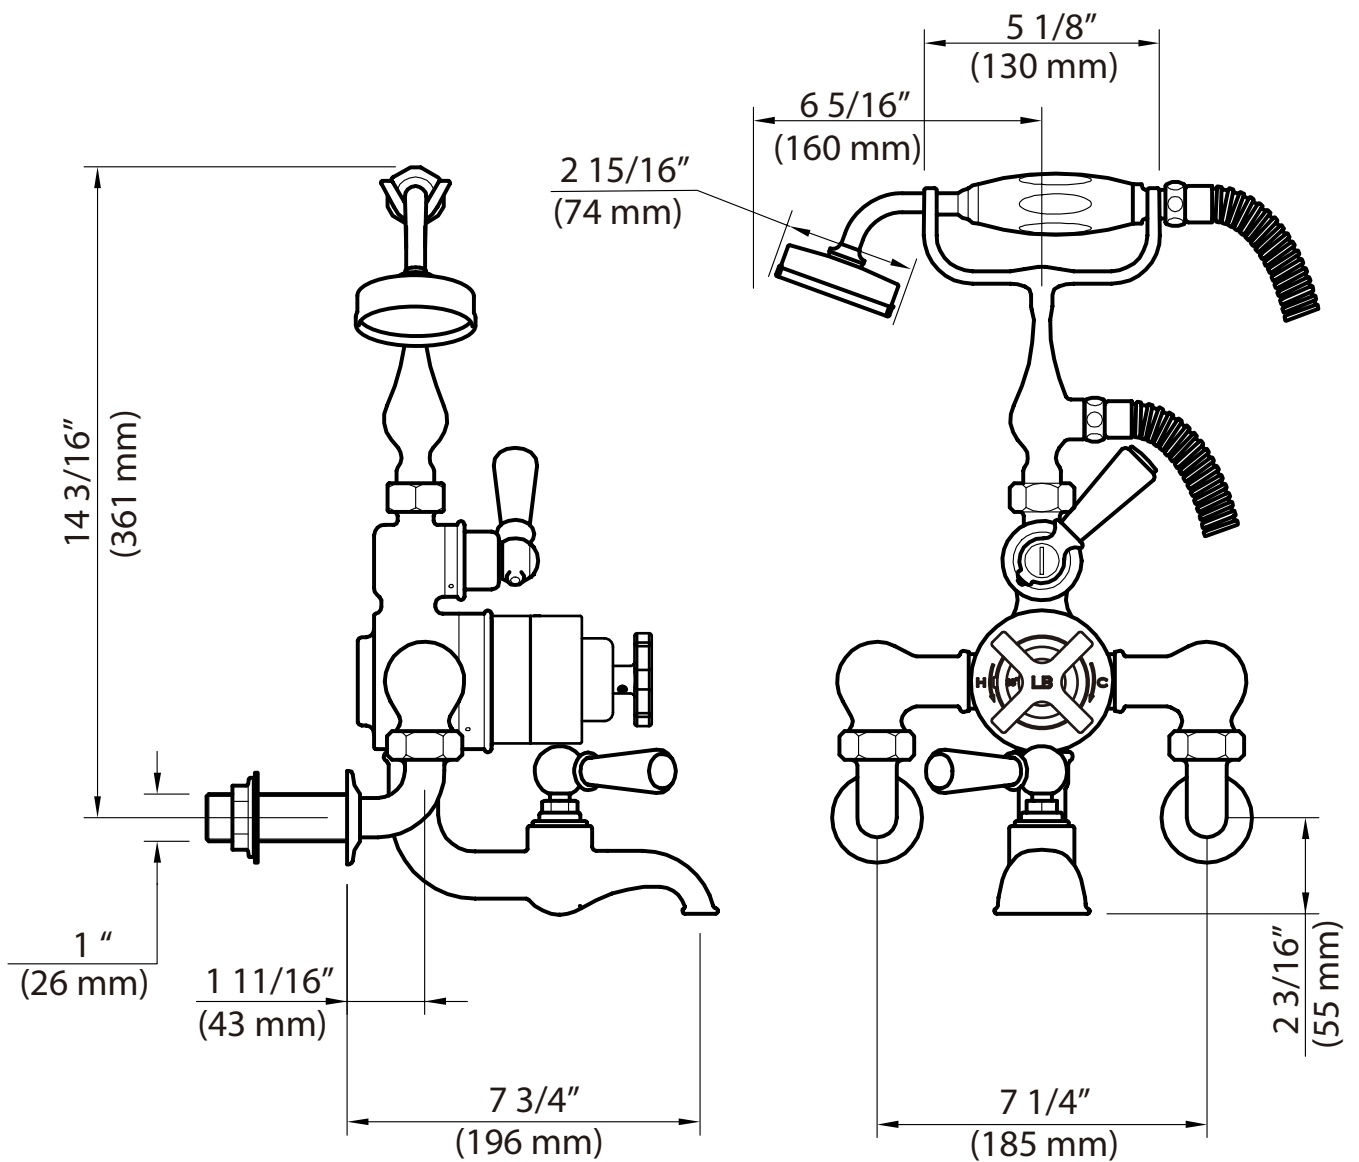

**LEFROY BROOKS**

1 8 2 8 T R O U T M A N S T R E E T  
R I D G E W O O D N E W Y O R K N Y 1 1 3 8 5 U S A  
T : + 1 ( 7 1 8 ) 3 0 2 5 2 9 2 F : + 1 ( 7 1 8 ) 3 0 2 4 1 7 7

**MK-8823 WM**

EXPOSED LEVER THERMOSTATIC BATH/SHOWER VALVE WITH  
CRADLE & CLASSIC HANDSET, WALL MOUNTED

**DIMENSIONAL DATA SHEET**

DATE: 3 APRIL 2014

COPYRIGHT © LBIP LTD 2014. ALL RIGHTS RESERVED.

DIMENSIONS IN INCHES & MILLIMETRES

WHILST EVERY EFFORT IS MADE TO ENSURE THE ACCURACY OF THESE DATA SHEETS THEY ARE SUBJECT TO CHANGE WITHOUT NOTICE AS PART OF THE COMPANY'S PRODUCT DEVELOPMENT PROCESS.