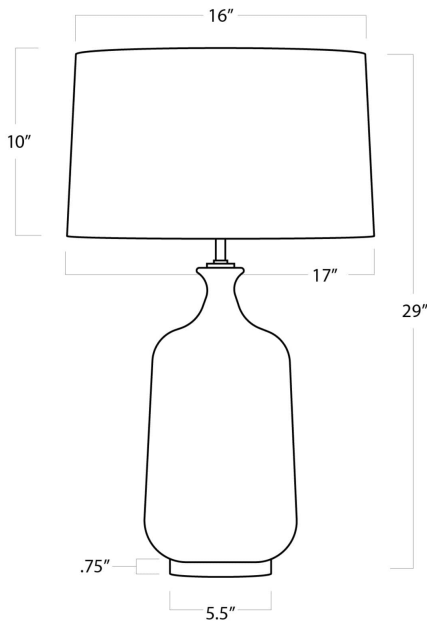

REGINA ANDREW

DETROIT

SPECIFICATION SHEET

Glaze Ceramic Table Lamp (Blue)
13-1267BL

HEIGHT	29
WIDTH	17
DEPTH	17
SHADE DIMS	16 x 17 x 10
SHADE COLOR	Natural Linen
BULB QTY	1
BULB TYPE	A Type Medium Base (E26)
SOCKET	E26 3-Way Cast Turn Knob
WATTAGE	3-Way 150 Watt Max
WIRING TYPE	Standard
MATERIAL	Ceramic
FINISH	N/A
NOTES	N/A
FREIGHT ONLY	No