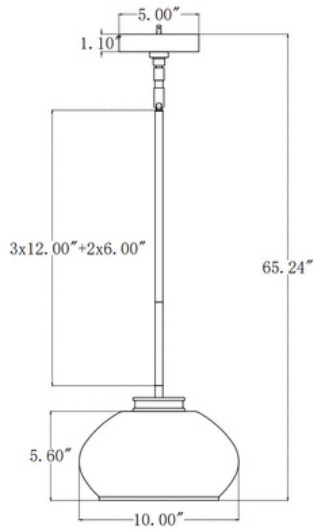

Light Source

Lamp Not Included

Lamp Type: G25

Incandescent or LED

Number of bulbs: 1

Max Wattage/Range: 60W

Voltage: 120

Socket Type: E26 MED BASE

Mounting / Installations

SkyPlug Plug-in Mounting System

Lead Wire Length: 58"

Wire Type: 1015 105°C

Location Rating: Damp

Luminaire Support: Max. 50 lbs

SkyPlug: SPU-3L

SkyOutlet: SR-3L