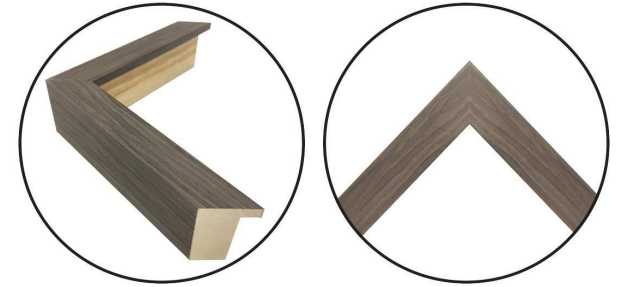

WENDOVER ART GROUP

ITEM NUMBER : **WTUR0457**

TITLE : **Cioppino**

OUTWARD DIMENSION (W X H) : **23.25" x 26"**

FRAME (WIDTH X DEPTH) : **MW00012368 | 1" x 2"**

FRAME FINISH : **Standard Frame**

Dark Walnut Woodgrain

DESCRIPTION :

Giclee on Watercolor Paper, Deckled and Floated on Mat