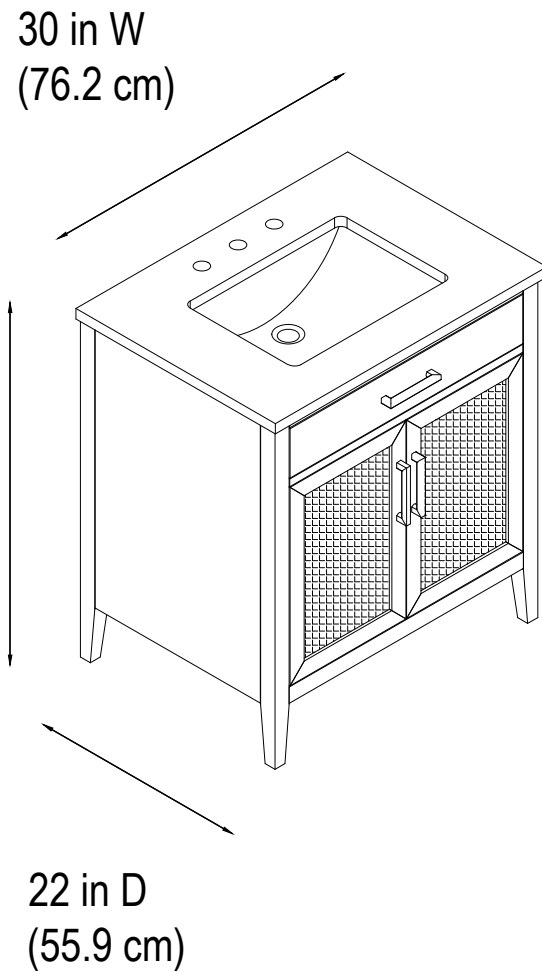

30" Bathroom Vanity

30 in. W x 22 in.D x 34 in.H
(76.2 cm x 55.9 cm x 86.3 cm)

Top View

Back View