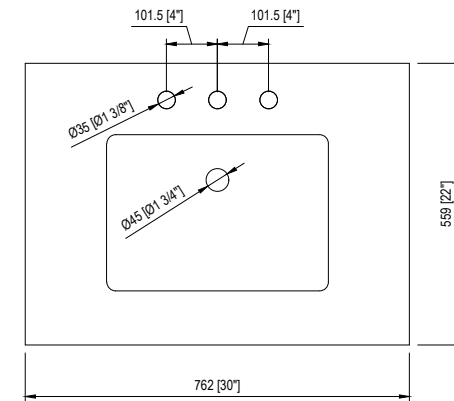

30" Bathroom Vanity

30 in. W x 22 in.D x 34 in.H
(76.2 cm x 55.9 cm x 86.3 cm)

Top View

Back View