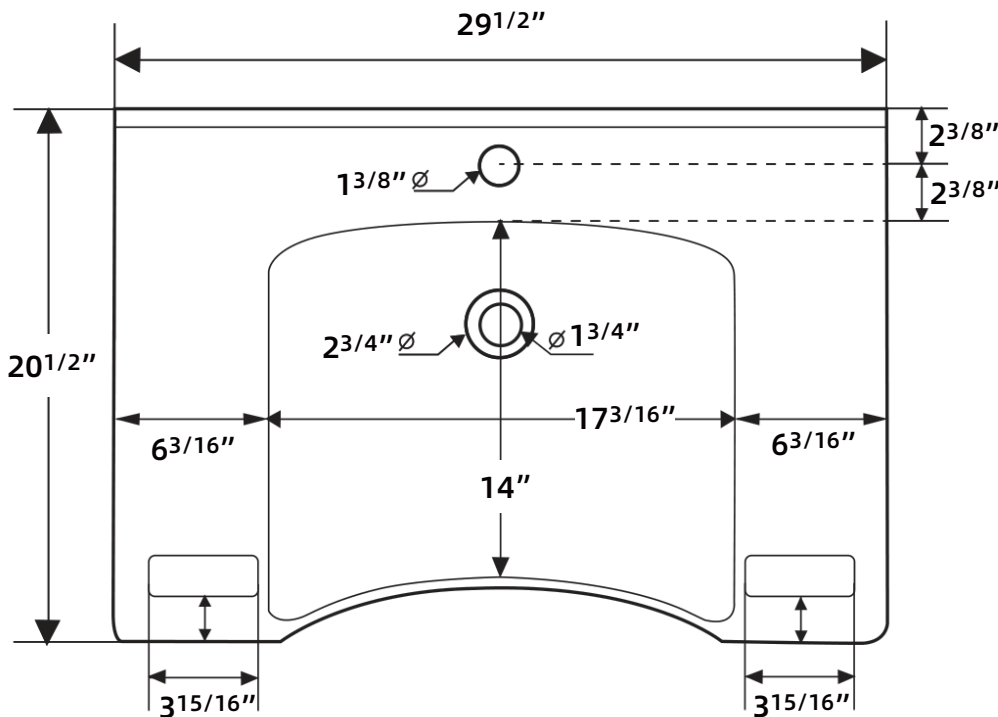

SIZE DETAILS

CERAMIC SINK

support@trendytotesinc.com
626 679 3588

PRODUCT
INSTRUCTION
VIDEO

All dimensions are nominal,
minor variations may occur.

TOP VIEW

SIDE VIEW