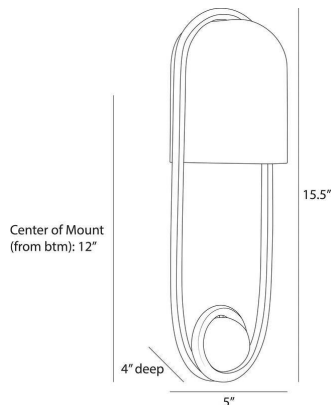

ARTERIO RS

ILMA SCONCE

DWC68
H: 15.5 IN, W: 5 IN, D: 4 IN,
Chattered English Bronze

A stirrup-shaped sconce captures a white and gray marble sphere in a loop of English bronze-plated steel. The hooded chattered English bronze-plated steel silhouette was devised to deliver a moody wash of light across the wall and can be staged in multiples for brighter illumination. Finish will vary. Damp-rated, although limited, covered outdoor conditions may affect finish.

APPEARANCE

Material	Steel, Marble
Material Type	Chattered
Finish	English Bronze, White and Gray
Finish Will Vary	Yes
Top Coat/Sealant	Yes

DIMENSIONS

Backplate	H: 6 IN, W: 4 IN, D: 5 IN
Center Of Mount From	12 in
Btm Height	

WIRING

Rating	Damp
Cord	1 FT, Black/White, SVT
Socket	1, Type B - E12
Maximum Watt	40
Voltage	110-120 V

COMPLIANCY

UL/ETL	Yes
RoHS	Yes

SHIPPING

Product Weight	2.9 lbs
Gross Weight 1	4.19 lbs
Shipping Box 1	H: 8.7 IN, L: 19.3 IN, W: 7.7 IN