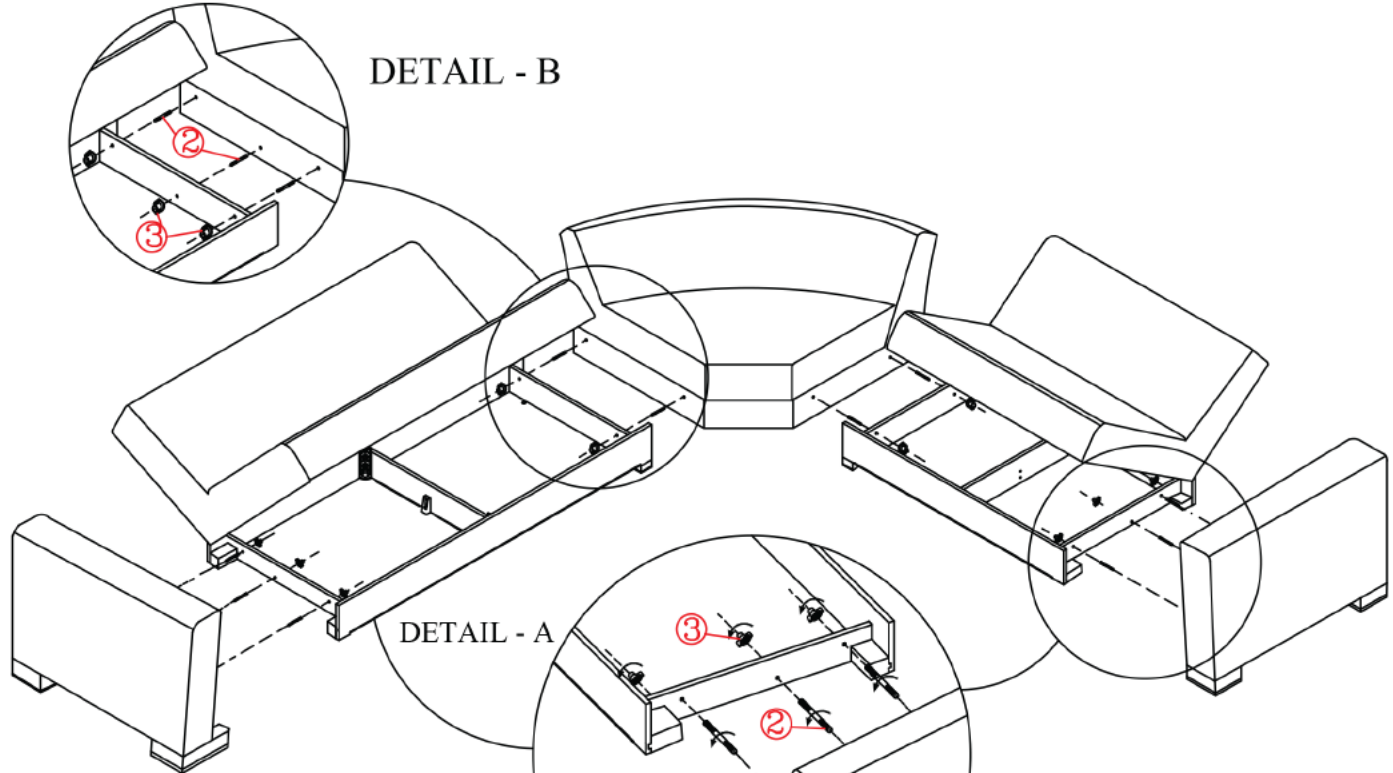

CORNER ASSEMBLY INSTRUCTION

- ① SOFA LEG 2 PCS
LOVESEAT LEG 2 PCS

- ② CORNER PIN 5 / 16" 4.7" 4 PCS
SOFA PIN 5 / 16" 4.7" 3 PCS
LOVESEAT PIN 5 / 16" 4.7" 3 PCS

- ③ SOFA BUTTERFLY 5 / 16" 3 PCS
LOVESEAT BUTTERFLY 5 / 16" 3 PCS
CORNER BUTTERFLY 5 / 16" 4 PCS

- ④ SOFA UNIT SUPPORTING LEG 1 PCS
LOVESEAT UNIT SUPPORTING LEG 1 PCS
CORNER UNIT SUPPORTING LEG 2 PCS

- ⑤ SOFA 5x70 SCREW 6 PCS
LOVESEAT 5x70 SCREW 6 PCS
CORNER 5x70 SCREW 6 PCS

- ⑥ SOFA SMALL LEG 2 PCS
LOVESEAT SMALL LEG 2 PCS
CORNER SMALL LEG 3 PCS