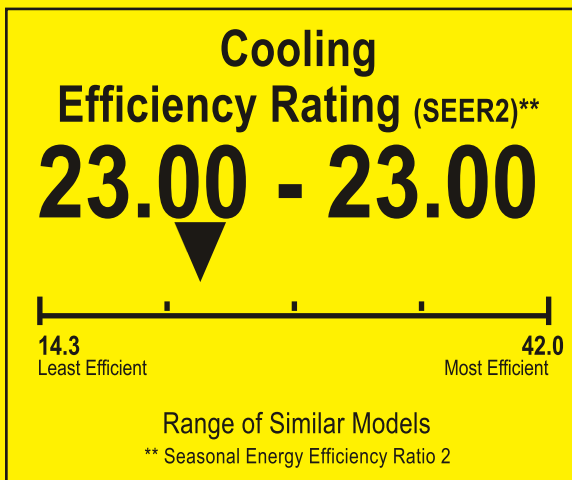

U.S. Government

Federal law prohibits removal of this label before consumer purchase.

ENERGYGUIDE

Heat Pump
Cooling and Heating
Split System

Electrolux
Model SAC24SHV22-1-I
SAC24SHV22-1-O

▼▼ This system's efficiency ratings depend on the coil your contractor installs with this unit. The heating efficiency rating varies slightly in different geographic regions. Ask your contractor for details.