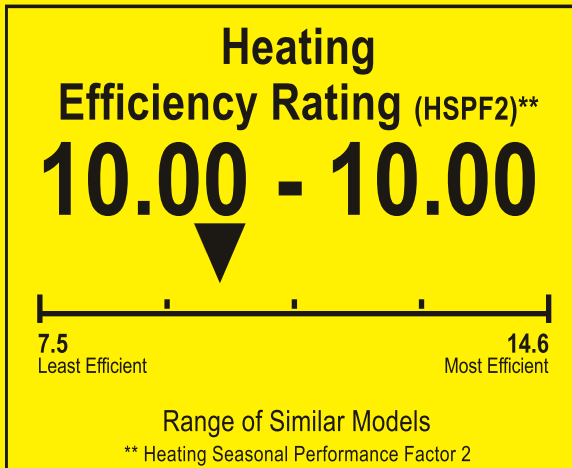

U.S. Government

Federal law prohibits removal of this label before consumer purchase.

ENERGYGUIDE

Heat Pump
Cooling and Heating
Split System

Electrolux
Model SAC24SHV22-1-I
SAC24SHV22-1-O

▼▼ This system's efficiency ratings depend on the coil your contractor installs with this unit. The heating efficiency rating varies slightly in different geographic regions. Ask your contractor for details.