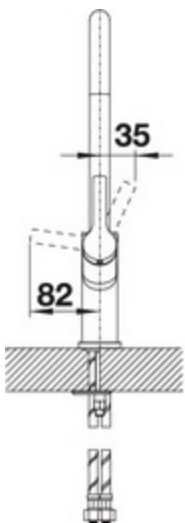

Colours

Available colours

chrome

metallic surface

Item No. BM3100CH

High Pressure

Details

Side View

Swivelling

Scope of supply

- Spout can be swivelled by 360°
- Ø 35 mm tap hole required
- with ceramic disk cartridge
- Flexible connector pipes, 450 mm long and 3/8" nut for particularly easy installation
- Patented jet regulator for markedly reduced scaling
- Stabilisation plate to increase the stability of the tap when fitted in stainless steel sinks
- Applied for LGA certificate
- Applied for DVGW certificate

Please note:

Requires a balanced high pressure supply only, min 2.0 bar,
preferred 2.0 - 2.5 bar

Height: 400

Reach: 200

Base: 50

Tap hole: ø35

BLANCO UK Limited

Tel: 01923 635200