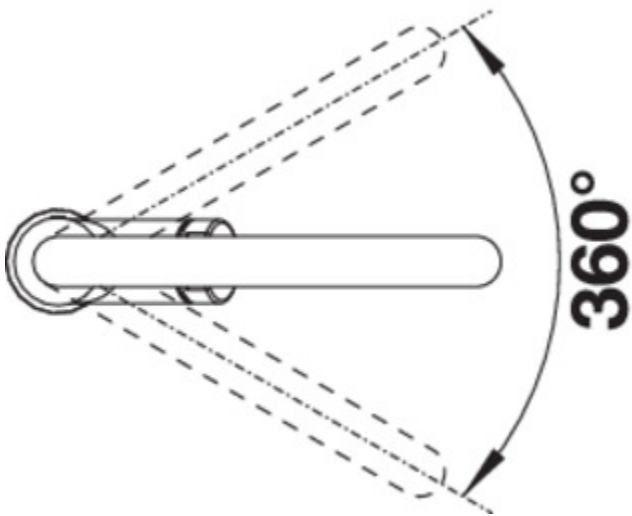

Swivelling

Scope of supply

- Spout can be swivelled by 360°
- Ø 35 mm tap hole required
- with ceramic disk cartridge
- Flexible connector pipes, 450 mm long and 3/8" nut for particularly easy installation
- Patented jet regulator for markedly reduced scaling
- Stabilisation plate to increase the stability of the tap when fitted in stainless steel sinks
- Applied for LGA certificate
- Applied for DVGW certificate

Please note:

Requires a balanced high pressure supply only, min 2.0 bar,
preferred 2.0 - 2.5 bar

Height: 400

Reach: 200

Base: 50

Tap hole: ø35

BLANCO UK Limited

Tel: 01923 635200