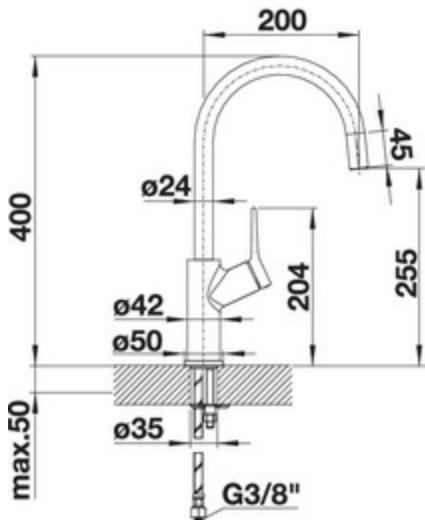

Side View

Scope of supply