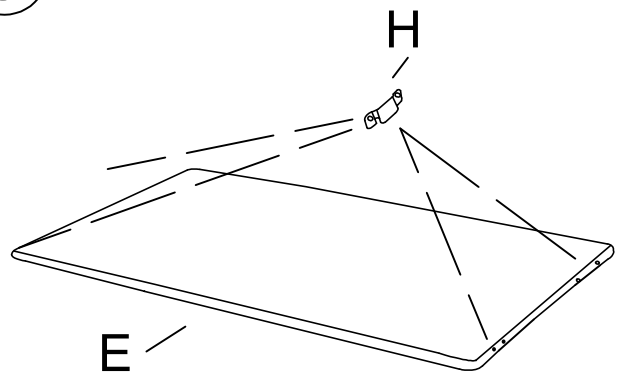

Find accessory C and legs and other related accessories at the bottom of the two armrests A

Remove the bolt and fix G on D with N

Remove the bolt and fix L on F with N

Remove the bolt and fix B and D with accessory N

5

Remove the bolt and fix H on E with N

6

7

8

9

Please rotate the adjustable legs in the middle to the left or right, and adjust the height to around 25.5 cm. If the height is set too high, it will cause instability; if it is set too low, the frame is prone to deformation.