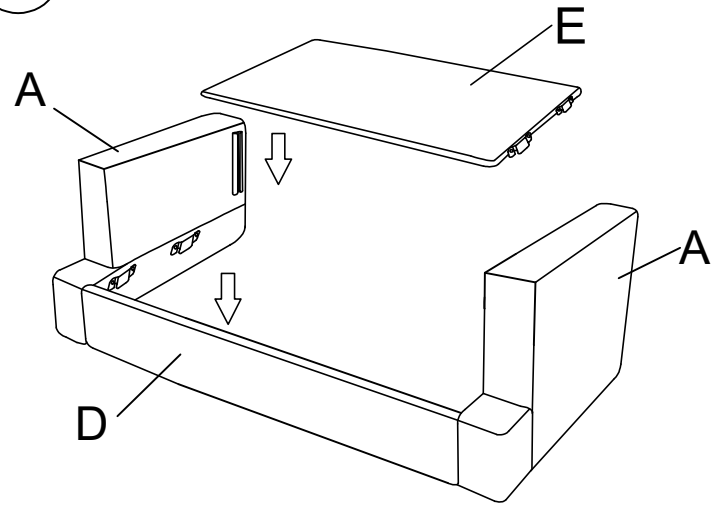

Find accessory C and legs and other related accessories at the bottom of the two armrests A

Remove the bolt and fix G on D with N

Remove the bolt and fix L on F with N

Remove the bolt and fix B and D with accessory N

5

Remove the bolt and fix H on E with N

6

7

8

9

Please rotate the adjustable legs in the middle to the left or right, and adjust the height to around 25.5 cm. If the height is set too high, it will cause instability; if it is set too low, the frame is prone to deformation.