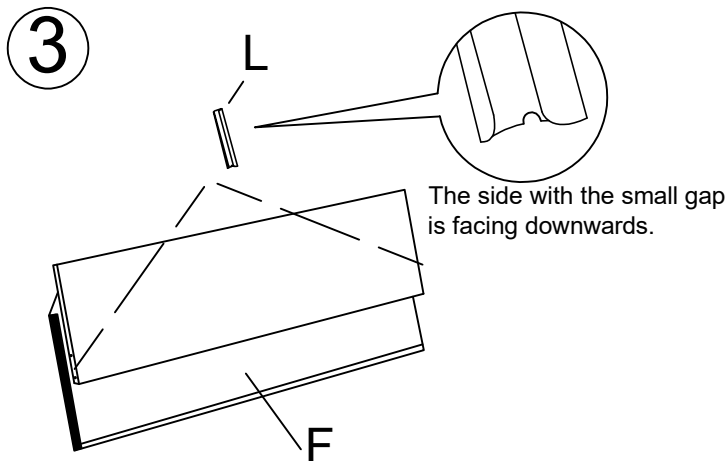

Remove the bolt and fix L on F with N