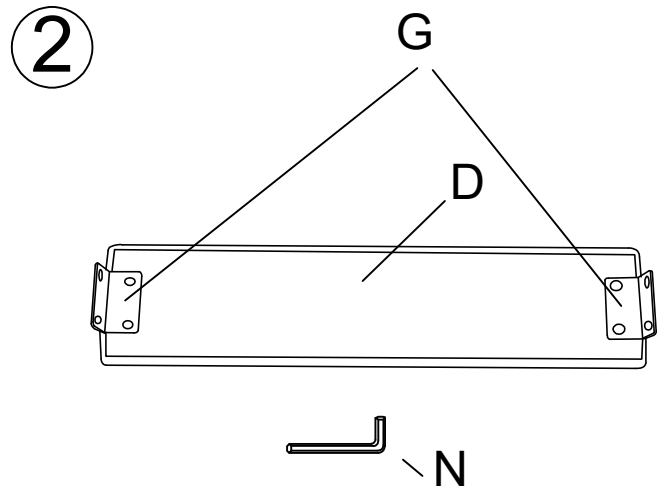

Assembly Instructions

<p>Ax2</p> 	<p>Bx3</p> 	<p>Cx3</p> 	<p>Dx1</p> 
<p>Ex1</p> 	<p>Fx1</p> 	<p>Gx2</p> 	<p>Hx4</p> 
<p>Ix4</p> 	<p>Jx4</p> 	<p>Kx2</p> 	<p>Lx2</p> 
<p>Mx4</p> 	<p>Nx1</p> 	<p>Ox1</p> 	

Find accessory C and legs and other related accessories at the bottom of the two armrests A

Remove the bolt and fix G on D with N

Remove the bolt and fix L on F with N

Remove the bolt and fix B and D with accessory N

5

Remove the bolt and fix H on E with N

6

7

8

9

Please rotate the adjustable legs in the middle to the left or right, and adjust the height to around 25.5 cm. If the height is set too high, it will cause instability; if it is set too low, the frame is prone to deformation.