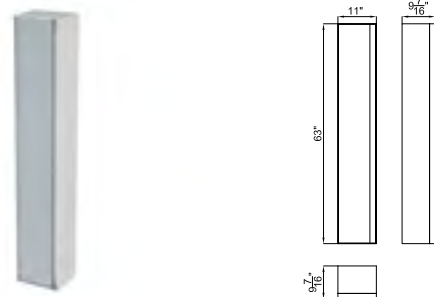

PURE LINE. 31-1/2", Wall-mount sink, product comes with overflow, fixing kit 100041225-n421040000 included, with three faucet holes, compatible with Pure vanity  
 Lavabo suspendido, 31-1/2", con rebosadero, juego fijaciones 100041225-n421040000 incluido, con tres orificios de grifería, compatible con el mueble Pure

**100272294** white  
**N372769985** blanco

**481 points**

PURE LINE. 31-1/2", Wall-mount sink, product comes with overflow, fixing kit 100041225-n421040000 included, without faucet hole, compatible with Pure vanity  
 Lavabo suspendido, 31-1/2", con rebosadero, juego fijaciones 100041225-n421040000 incluido, sin orificio de grifería, compatible con el mueble Pure

**100210513** white  
**N835909967** blanco

**1446 points**

**100210505** black  
**N835909966** negro

**1446 points**

PURE. 31-1/2", Wall hung vanity, 1 drawer with soft-close system  
 Módulo suspendido, 31-1/2", 1 cajón con cierre ralentizado