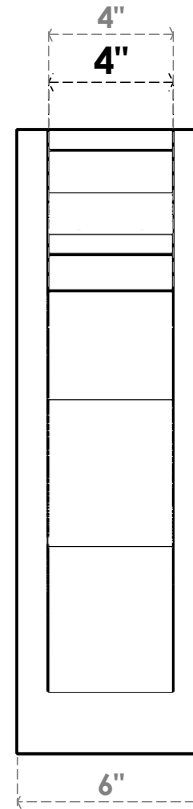

ITEM NUMBER: OUTUROC040X060X12000X20000X040X020X040FST04RCPR

4"W TOP X 6"W BACK X 12"D X 20"H X 4"T TOP X 2"T BACK TIMBERTHANE ROUGH CEDAR FUNSTON FAUX WOOD OPEN OUTLOOKER, TRADITIONAL TOP AND BLOCK BACK, 4"W CLOSED BRACE, PRIMED TAN

SIDE PROFILE

FRONT PROFILE

ISOMETRIC

GENERATED DATE : 07/06/2023

EKENA MILLWORK
2300 WEST MAIN ST.
CLARKSVILLE, TX 75426
TOLL FREE: 866-607-0453
WWW.EKENAMILLWORK.COM

NOTES

1. INSTALLATION TO BE COMPLETED IN ACCORDANCE WITH MANUFACTURER'S SPECIFICATIONS.
2. DRAWING MAY NOT BE TO SCALE
3. THIS DRAWING IS INTENDED FOR DESIGN AND PLANNING PURPOSES ONLY.
4. ALL INFORMATION CONTAINED HEREIN WAS CURRENT AT THE TIME OF DEVELOPMENT BUT MUST BE REVIEWED AND APPROVED BY THE PRODUCT MANUFACTURER TO BE CONSIDERED ACCURATE.
5. TIMBERTHANE ARCHITECTURAL PRODUCTS ARE MADE FROM HIGH DENSITY URETHANE AND COME FACTORY PRIMED