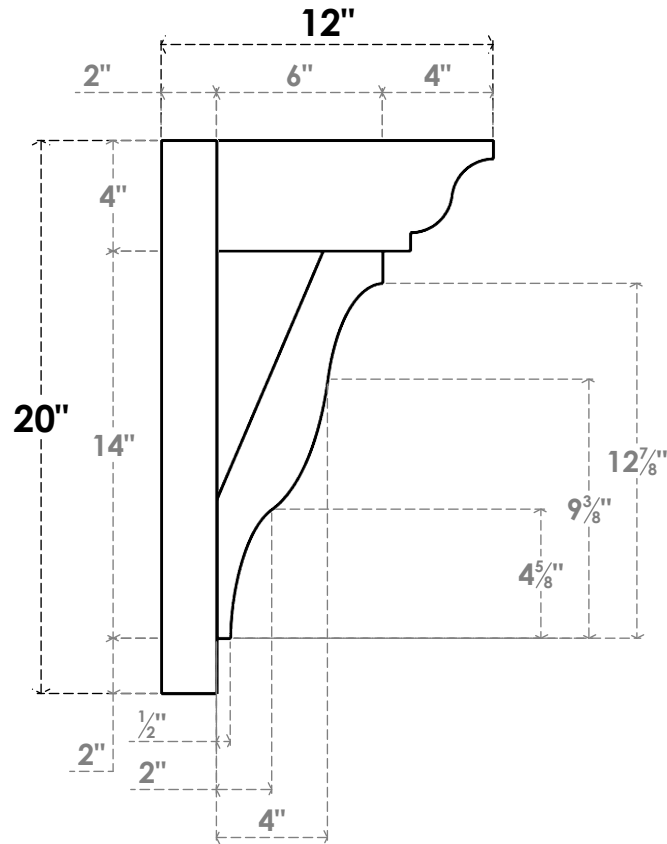

ITEM NUMBER: OUTUROC040X060X12000X20000X040X020X040FST04RCPR

4"W TOP X 6"W BACK X 12"D X 20"H X 4"T TOP X 2"T BACK TIMBERTHANE ROUGH CEDAR FUNSTON FAUX WOOD OPEN OUTLOOKER, TRADITIONAL TOP AND BLOCK BACK, 4"W CLOSED BRACE, PRIMED TAN

SIDE PROFILE

FRONT PROFILE

ISOMETRIC

GENERATED DATE : 07/06/2023

EKENA MILLWORK
2300 WEST MAIN ST.
CLARKSVILLE, TX 75426
TOLL FREE: 866-607-0453
WWW.EKENAMILLWORK.COM

NOTES

1. INSTALLATION TO BE COMPLETED IN ACCORDANCE WITH MANUFACTURER'S SPECIFICATIONS.
2. DRAWING MAY NOT BE TO SCALE
3. THIS DRAWING IS INTENDED FOR DESIGN AND PLANNING PURPOSES ONLY.
4. ALL INFORMATION CONTAINED HEREIN WAS CURRENT AT THE TIME OF DEVELOPMENT BUT MUST BE REVIEWED AND APPROVED BY THE PRODUCT MANUFACTURER TO BE CONSIDERED ACCURATE.
5. TIMBERTHANE ARCHITECTURAL PRODUCTS ARE MADE FROM HIGH DENSITY URETHANE AND COME FACTORY PRIMED