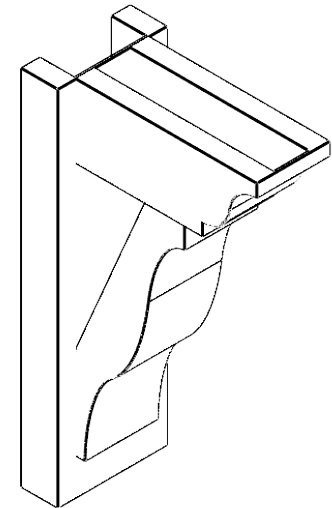

ITEM NUMBER: OUTUROC040X060X12000X20000X040X020X040FST04RCPR

4"W TOP X 6"W BACK X 12"D X 20"H X 4"T TOP X 2"T BACK TIMBERTHANE ROUGH CEDAR FUNSTON FAUX WOOD OPEN OUTLOOKER, TRADITIONAL TOP AND BLOCK BACK, 4"W CLOSED BRACE, PRIMED TAN

SIDE PROFILE

FRONT PROFILE

ISOMETRIC

GENERATED DATE : 07/06/2023

EKENA MILLWORK
2300 WEST MAIN ST.
CLARKSVILLE, TX 75426
TOLL FREE: 866-607-0453
WWW.EKENAMILLWORK.COM

NOTES

1. INSTALLATION TO BE COMPLETED IN ACCORDANCE WITH MANUFACTURER'S SPECIFICATIONS.
2. DRAWING MAY NOT BE TO SCALE
3. THIS DRAWING IS INTENDED FOR DESIGN AND PLANNING PURPOSES ONLY.
4. ALL INFORMATION CONTAINED HEREIN WAS CURRENT AT THE TIME OF DEVELOPMENT BUT MUST BE REVIEWED AND APPROVED BY THE PRODUCT MANUFACTURER TO BE CONSIDERED ACCURATE.
5. TIMBERTHANE ARCHITECTURAL PRODUCTS ARE MADE FROM HIGH DENSITY URETHANE AND COME FACTORY PRIMED