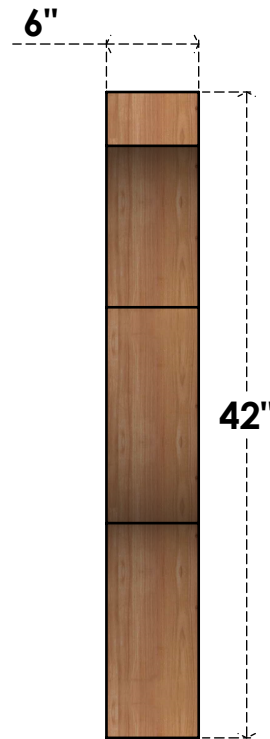

BRC06X42X42FST00RWR

6"W X 42"D X 42"H FUNSTON ROUGH SAWN BRACE, WESTERN RED CEDAR

SIDE

FRONT

EKENA MILLWORK
 2300 WEST MAIN ST.
 CLARKSVILLE, TX 75426
 TOLL FREE: 866-607-0453
 WWW.EKENAMILLWORK.COM

NOTES

1. INSTALLATION TO BE COMPLETED IN ACCORDANCE WITH MANUFACTURER'S SPECIFICATIONS.
2. DRAWING MAY NOT BE TO SCALE
3. THIS DRAWING IS INTENDED FOR DESIGN AND PLANNING PURPOSES ONLY.
4. ALL INFORMATION CONTAINED HEREIN WAS CURRENT AT THE TIME OF DEVELOPMENT BUT MUST BE REVIEWED AND APPROVED BY THE PRODUCT MANUFACTURER TO BE CONSIDERED ACCURATE.
5. PRODUCTS ARE NOT KILN DRIED. THIS ITEM IS UNIQUE AND WILL CONTAIN THE NATURAL VARIATIONS THAT THE WOOD SPECIES OFFERS. THIS MAY RESULT IN VARIATIONS UP TO 1/4"