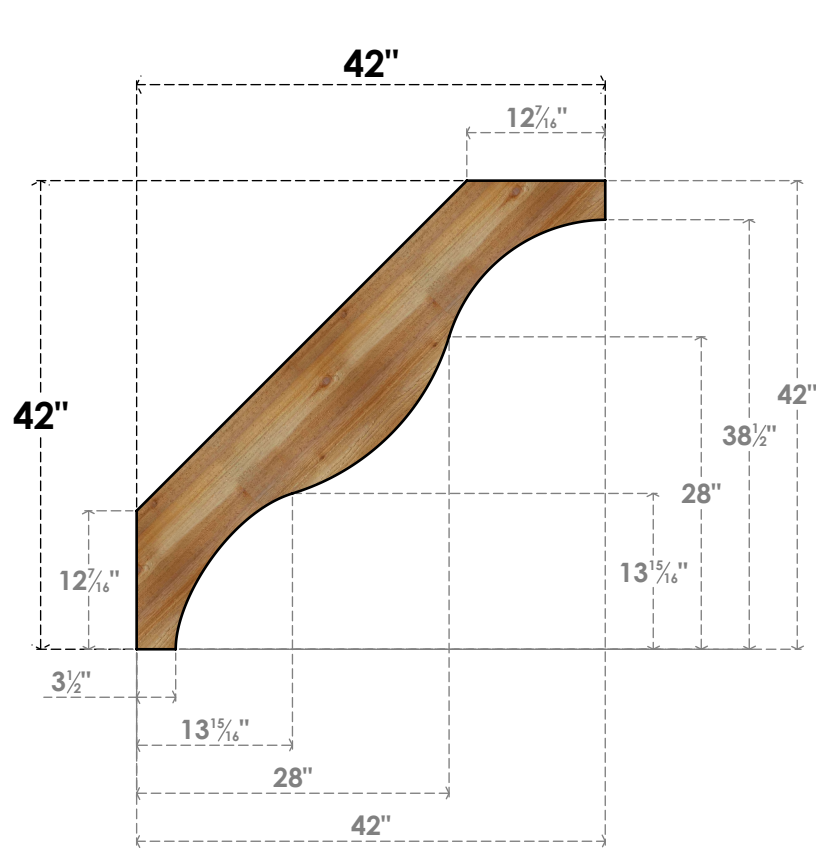

BRC06X42X42FST00RWR

6"W X 42"D X 42"H FUNSTON ROUGH SAWN BRACE, WESTERN RED CEDAR

SIDE

FRONT

EKENA MILLWORK
 2300 WEST MAIN ST.
 CLARKSVILLE, TX 75426
 TOLL FREE: 866-607-0453
 WWW.EKENAMILLWORK.COM

NOTES

1. INSTALLATION TO BE COMPLETED IN ACCORDANCE WITH MANUFACTURER'S SPECIFICATIONS.
2. DRAWING MAY NOT BE TO SCALE
3. THIS DRAWING IS INTENDED FOR DESIGN AND PLANNING PURPOSES ONLY.
4. ALL INFORMATION CONTAINED HEREIN WAS CURRENT AT THE TIME OF DEVELOPMENT BUT MUST BE REVIEWED AND APPROVED BY THE PRODUCT MANUFACTURER TO BE CONSIDERED ACCURATE.
5. PRODUCTS ARE NOT KILN DRIED. THIS ITEM IS UNIQUE AND WILL CONTAIN THE NATURAL VARIATIONS THAT THE WOOD SPECIES OFFERS. THIS MAY RESULT IN VARIATIONS UP TO 1/4"