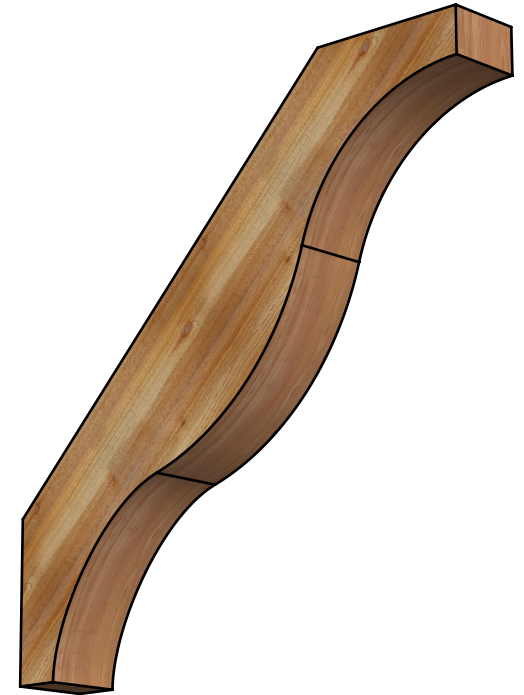

BRC06X42X42FST00RWR

6"W X 42"D X 42"H FUNSTON ROUGH SAWN BRACE, WESTERN RED CEDAR

SIDE

FRONT

EKENA MILLWORK
 2300 WEST MAIN ST.
 CLARKSVILLE, TX 75426
 TOLL FREE: 866-607-0453
 WWW.EKENAMILLWORK.COM

NOTES

1. INSTALLATION TO BE COMPLETED IN ACCORDANCE WITH MANUFACTURER'S SPECIFICATIONS.
2. DRAWING MAY NOT BE TO SCALE
3. THIS DRAWING IS INTENDED FOR DESIGN AND PLANNING PURPOSES ONLY.
4. ALL INFORMATION CONTAINED HEREIN WAS CURRENT AT THE TIME OF DEVELOPMENT BUT MUST BE REVIEWED AND APPROVED BY THE PRODUCT MANUFACTURER TO BE CONSIDERED ACCURATE.
5. PRODUCTS ARE NOT KILN DRIED. THIS ITEM IS UNIQUE AND WILL CONTAIN THE NATURAL VARIATIONS THAT THE WOOD SPECIES OFFERS. THIS MAY RESULT IN VARIATIONS UP TO 1/4"