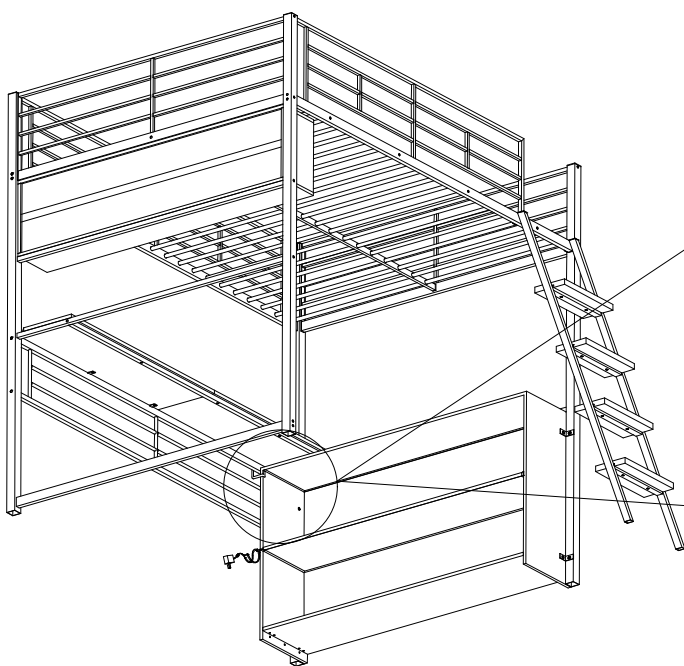

ASSEMBLY INSTRUCTIONS (INSTRUCTIONS DE MONTAGE)

LOFT BED (LIT MEZZANINE)

STEP 33 (ÉTAPE 33)

Led light
(Lumière LED)

STEP 34 (ÉTAPE 34)

Led light
(Lumière LED)

ASSEMBLY INSTRUCTIONS (INSTRUCTIONS DE MONTAGE)