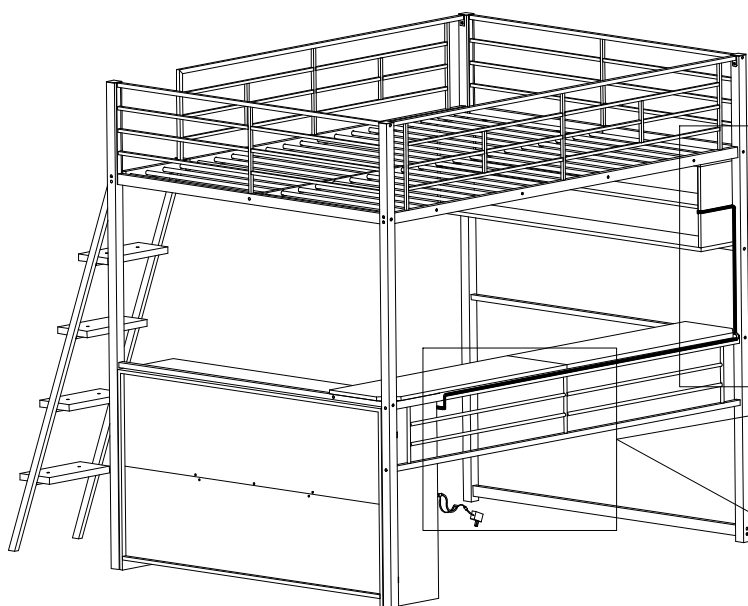

STEP 36 (ÉTAPE 36)

Led light
(Lumière LED)