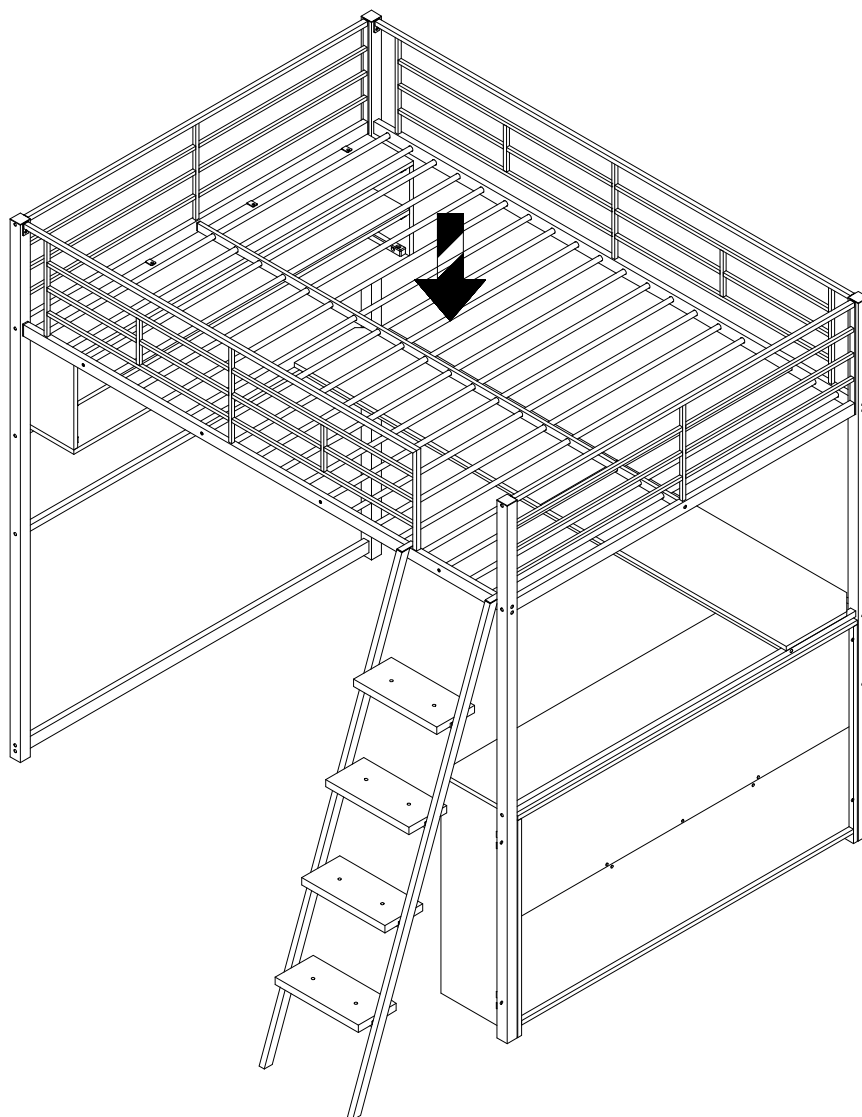

ASSEMBLY INSTRUCTIONS (INSTRUCTIONS DE MONTAGE) LOFT BED (LIT MEZZANINE)

Weight Limits: 250 lbs
Limites de poids: 250 lbs