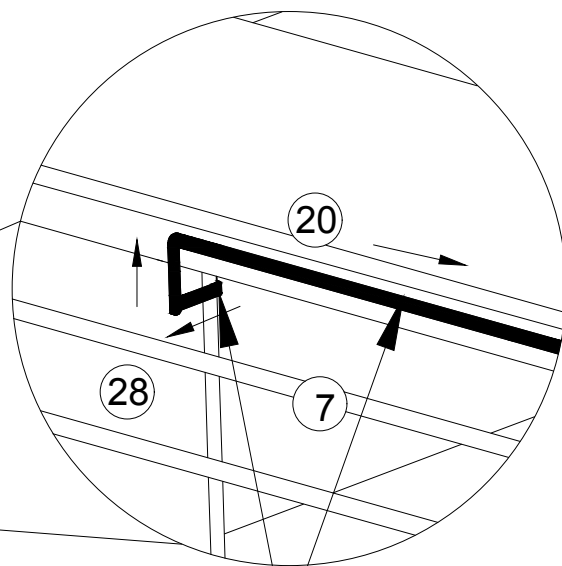

ASSEMBLY INSTRUCTIONS (INSTRUCTIONS DE MONTAGE)

LOFT BED (LIT MEZZANINE)

STEP 35 (ÉTAPE 35)

Led light
(Lumière LED)