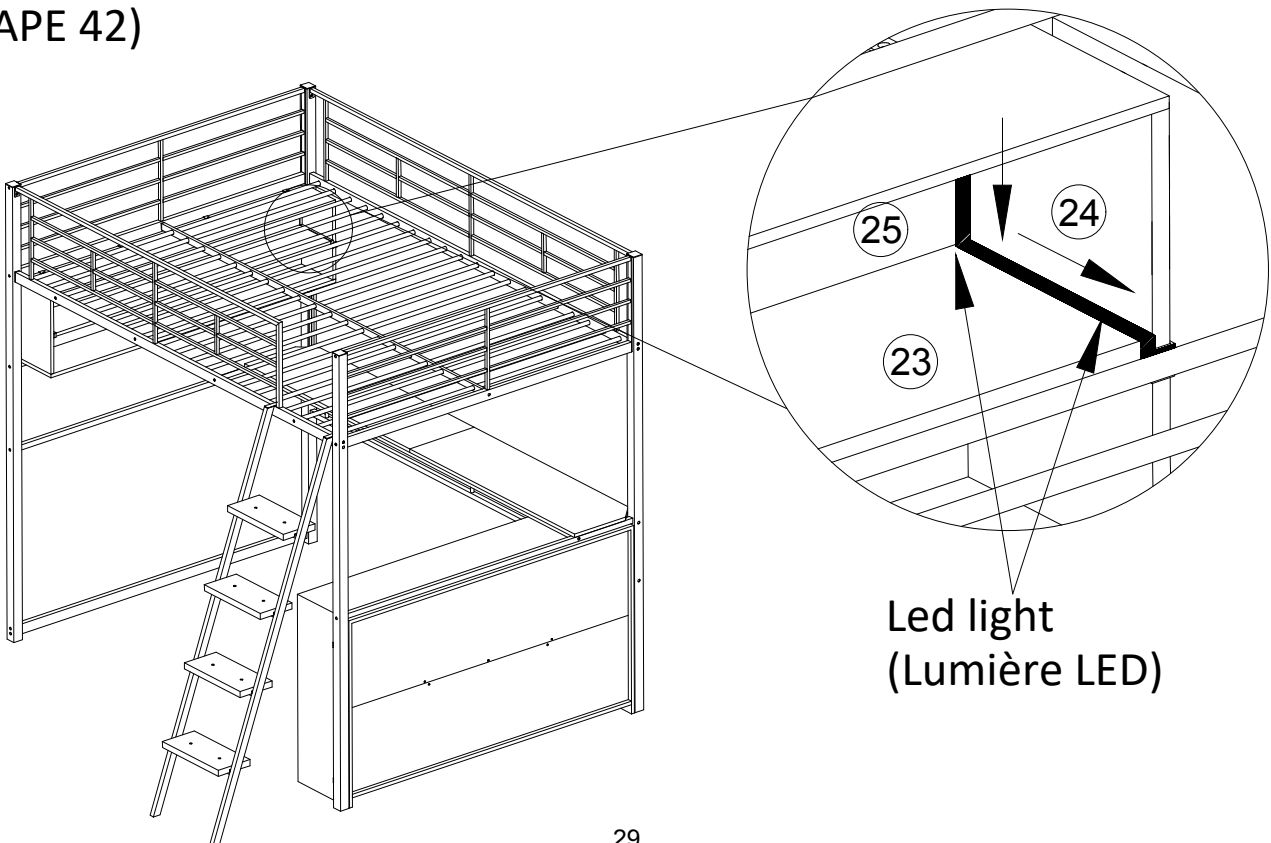

STEP 42 (ÉTAPE 42)