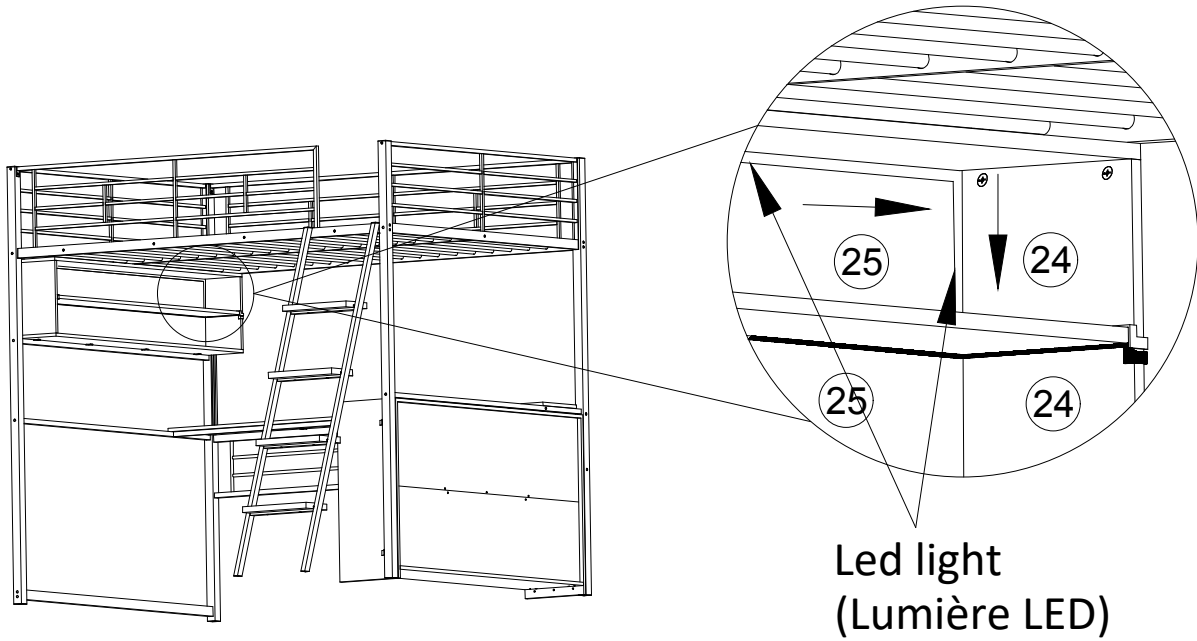

ASSEMBLY INSTRUCTIONS (INSTRUCTIONS DE MONTAGE) LOFT BED (LIT MEZZANINE)

STEP 41 (ÉTAPE 41)