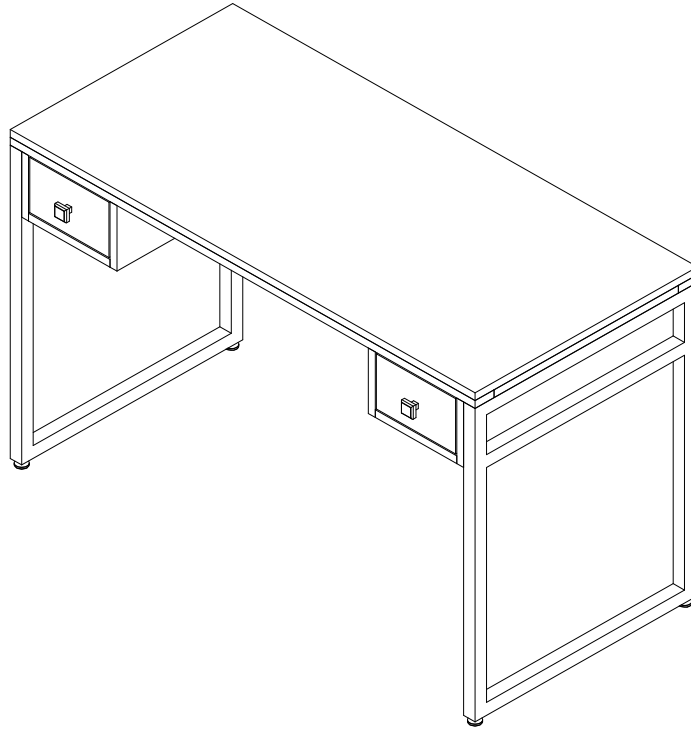

ASSEMBLY INSTRUCTIONS

23"D x 48"W Desk

REPLACEMENT PARTS

Please do not contact the company purchased from as we can help you faster.

Order replacement parts and hardware at "boltonfurniture.com"

- . Use of power tool to assemble this product will invalidate any claim and damage this product making it unsafe!!!
- . Please assemble on a clean soft surface to avoid damage.

30 minutes

Tool Included

(Not Included)

Part List- 23"D x 48"W Desk

Identifying the hardware-Identify the hardware using the illustrations below.

C  12 M6X35mm	D  01	E  01 Anti-Tip Bag
---	---	--

STEP 1

STEP 2