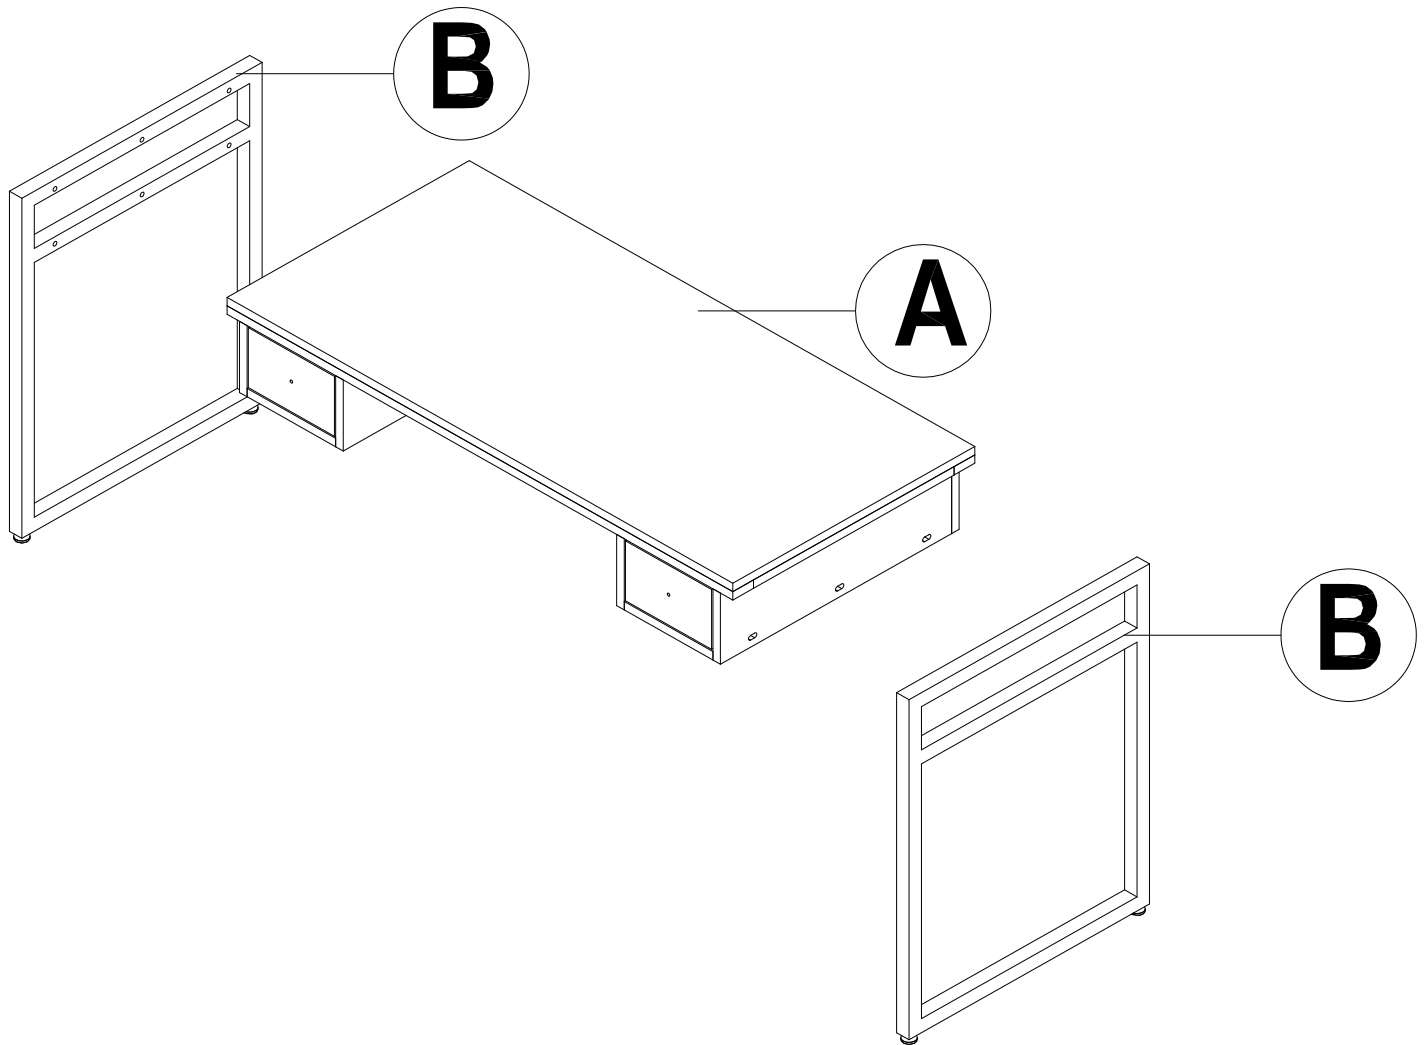

ASSEMBLY INSTRUCTIONS

23"D x 48"W Desk

REPLACEMENT PARTS

Please do not contact the company purchased from as we can help you faster.

Order replacement parts and hardware at "boltonfurniture.com"

- . Use of power tool to assemble this product will invalidate any claim and damage this product making it unsafe!!!
- . Please assemble on a clean soft surface to avoid damage.

30 minutes

Tool Included

(Not Included)

Part List- 23"D x 48"W Desk

Identifying the hardware-Identify the hardware using the illustrations below.

C  12 M6X35mm	D  01	E  01 Anti-Tip Bag
---	---	--

STEP 1

STEP 2