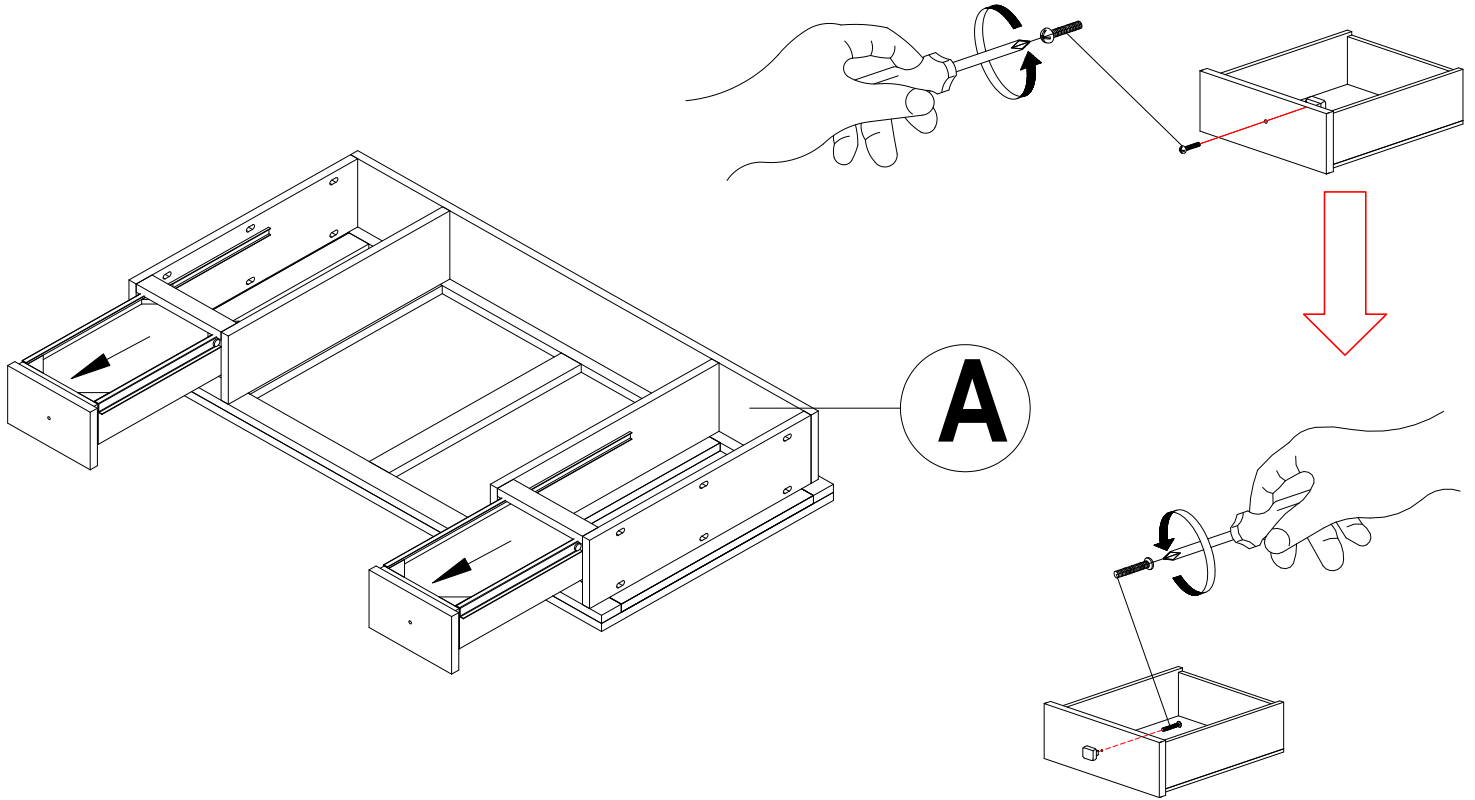

30 minutes

Tool Included

(Not Included)

Part List- 23"D x 48"W Desk

Identifying the hardware-Identify the hardware using the illustrations below.

C  12 M6X35mm	D  01	E  01 Anti-Tip Bag
---	---	--

STEP 1

STEP 2