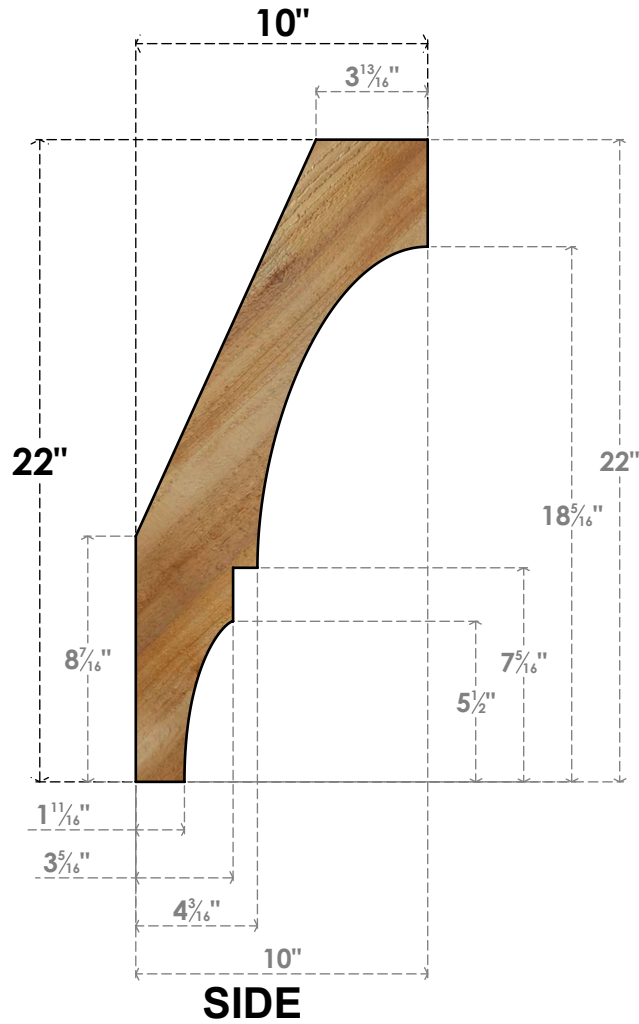

BRC06X10X22BOA00RWR

6"W X 10"D X 22"H BALBOA ROUGH SAWN BRACE, WESTERN RED CEDAR

EKENA MILLWORK
 2300 WEST MAIN ST.
 CLARKSVILLE, TX 75426
 TOLL FREE: 866-607-0453
 WWW.EKENAMILLWORK.COM

NOTES

1. INSTALLATION TO BE COMPLETED IN ACCORDANCE WITH MANUFACTURER'S SPECIFICATIONS.
2. DRAWING MAY NOT BE TO SCALE
3. THIS DRAWING IS INTENDED FOR DESIGN AND PLANNING PURPOSES ONLY.
4. ALL INFORMATION CONTAINED HEREIN WAS CURRENT AT THE TIME OF DEVELOPMENT BUT MUST BE REVIEWED AND APPROVED BY THE PRODUCT MANUFACTURER TO BE CONSIDERED ACCURATE.
5. PRODUCTS ARE NOT KILN DRIED. THIS ITEM IS UNIQUE AND WILL CONTAIN THE NATURAL VARIATIONS THAT THE WOOD SPECIES OFFERS. THIS MAY RESULT IN VARIATIONS UP TO 1/4"