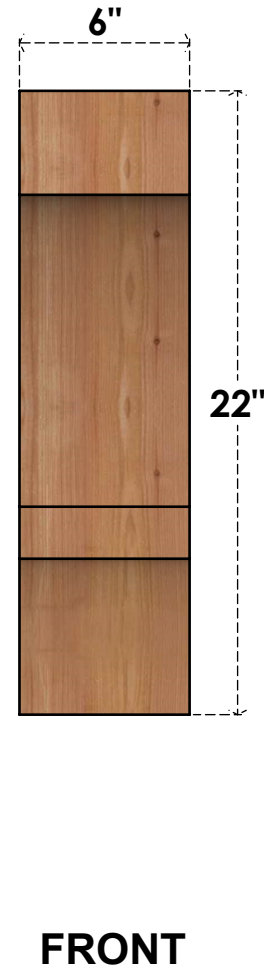

BRC06X10X22BOA00RWR

6"W X 10"D X 22"H BALBOA ROUGH SAWN BRACE, WESTERN RED CEDAR

EKENA MILLWORK
 2300 WEST MAIN ST.
 CLARKSVILLE, TX 75426
 TOLL FREE: 866-607-0453
 WWW.EKENAMILLWORK.COM

NOTES

1. INSTALLATION TO BE COMPLETED IN ACCORDANCE WITH MANUFACTURER'S SPECIFICATIONS.
2. DRAWING MAY NOT BE TO SCALE
3. THIS DRAWING IS INTENDED FOR DESIGN AND PLANNING PURPOSES ONLY.
4. ALL INFORMATION CONTAINED HEREIN WAS CURRENT AT THE TIME OF DEVELOPMENT BUT MUST BE REVIEWED AND APPROVED BY THE PRODUCT MANUFACTURER TO BE CONSIDERED ACCURATE.
5. PRODUCTS ARE NOT KILN DRIED. THIS ITEM IS UNIQUE AND WILL CONTAIN THE NATURAL VARIATIONS THAT THE WOOD SPECIES OFFERS. THIS MAY RESULT IN VARIATIONS UP TO 1/4"