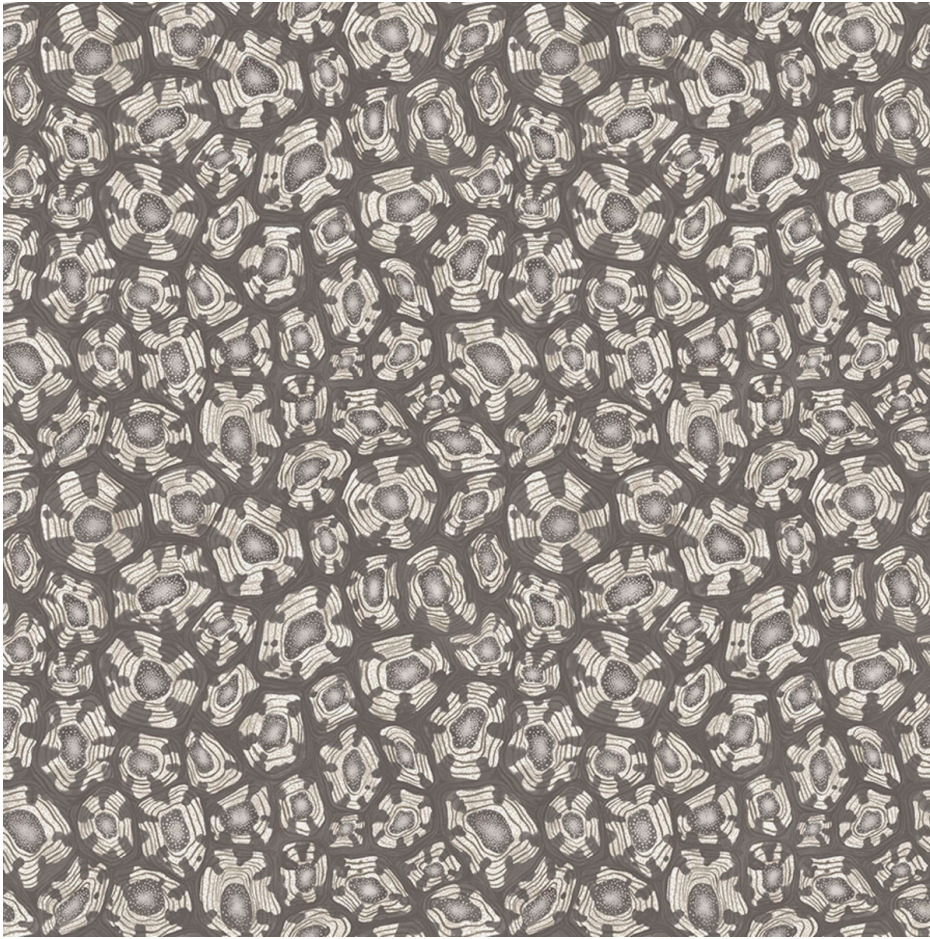

Savanna Shell - St&Snw&Mtslvr
SKU: 119/4023.CS.0

LEE JOFA

SKU: **119/4023.CS.0**

Type: **Print**

Railroaded: **No**

Composition: **Non Woven - 100%**

Vertical Repeat: **20.5 in (52.07 cm)**

Repeat UOM: **in in (0 cm)**

Brand: **Cole & Son**

Finish: **Pretrimmed**

Note: **Priced And Sold By The 11 Yard Roll**

Width: **20.5 in (52.07 cm)**

Horizontal Repeat: **20.5 in (52.07 cm)**

Wallcovering Area: **56.38 Square Feet**

KRAVET INC. © 2022