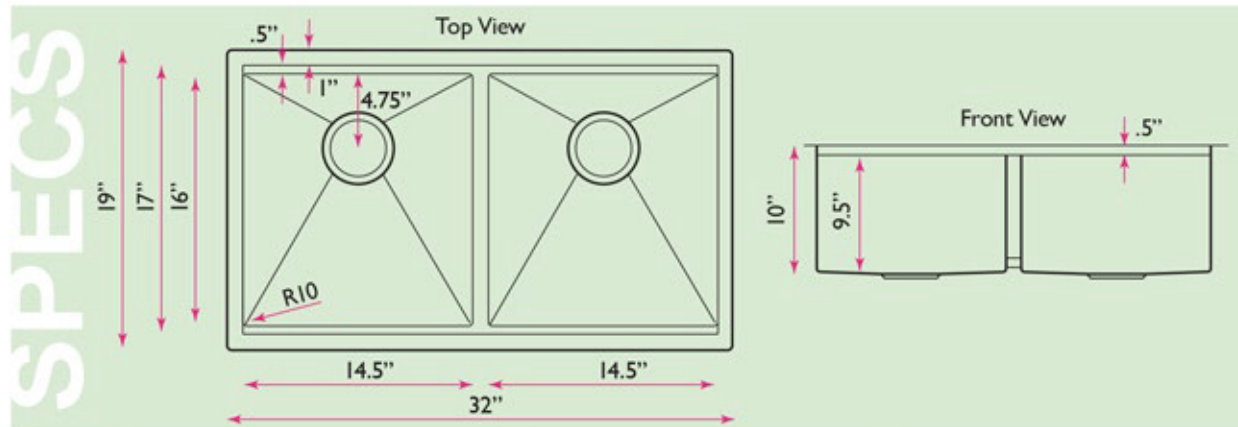

Pro Series Collection

32 Inch 50/50 Offset Double Bowl Undermount Small Radius
Stainless Steel Kitchen Sink

Nantucket

S I N K S

www.NantucketSinksUSA.com
info@nantucketsinksusa.com

OVERALL DIMENSIONS	INTERIOR BOWLS	INTERIOR BOWL DEPTH	BOTTOM GRID(S)	DRAIN DIMENSIONS
32" x 19" x 10"	14.5" x 16" Each	9.5"	INCLUDED	3.5" Opening

FEATURES:

- Premium 304, 16 gauge stainless steel kitchen sink
- 2 drains, 2 grids, cutting board and colander included
- Brushed satin finish
- Limited lifetime manufacturer's warranty
- Insulated to reduce condensation
- Rubber padding is applied for noise reduction
- Fits 33" cabinet base minimum
- 3.5" Standard drain opening
- Undermount installation