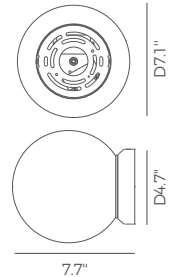

T111377-Gold

T111377-Gold

CORE

DETAILS

Material:
Aluminum + Steel

Lamp Shade:
Glass + Acrylic

Finishing:
Painting

Color Temp.: 3000K

Estimated Lumens:

Estimated Delivered Lumens:

T111377-Gold

7W

100-130V

7.1" Dia. x 7.7"H

900

735