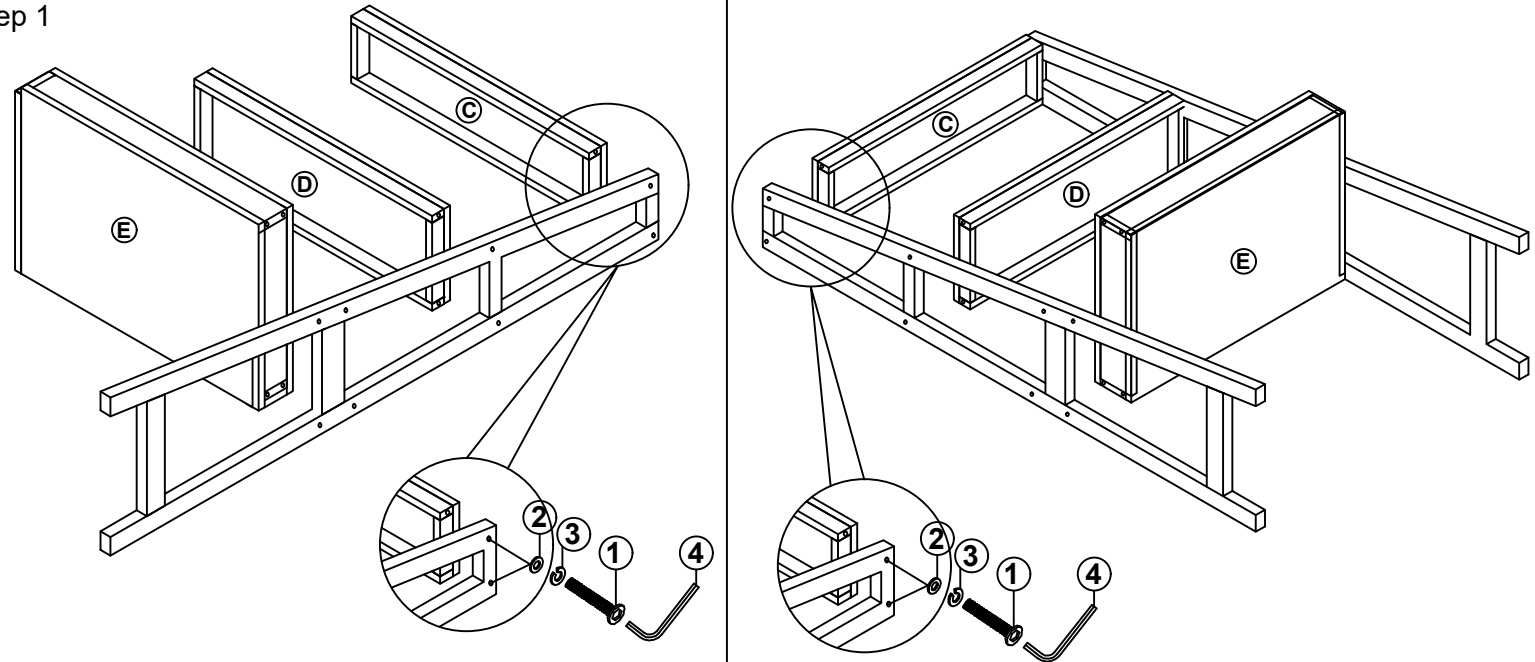

# ASSEMBLY INSTRUCTION

## 81979-DS-Ladder Desk

No	Name of Component	Q.ty
(A)		1
(B)		1
(C)		1
(D)		1
(E)		1

Step 1

No	Name of Hardware	Q.ty
(1)	 Bolt 5/16 x 50	16
(2)	 Washer Ø13/Ø8 x 1.2	16
(3)	 Spring Washer Ø12/Ø8 x 1.2	16
(4)	 Allen key K4	1