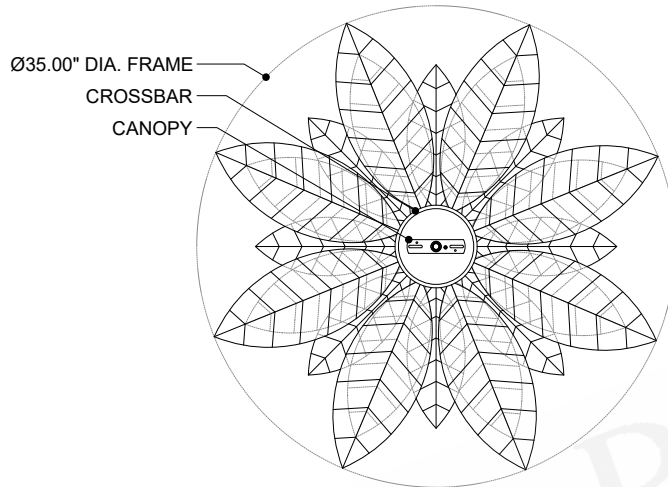

ITEM: 9000-1355

Overall Dimensions

Height: 28"

Diameter: 35"

CANOPY DETAIL

TOP VIEW

FRONT VIEW