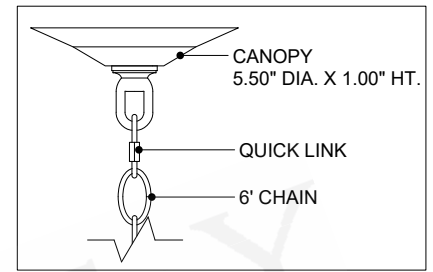

ITEM: 9000-1355

Overall Dimensions

Height: 28"

Diameter: 35"

CANOPY DETAIL

TOP VIEW

FRONT VIEW