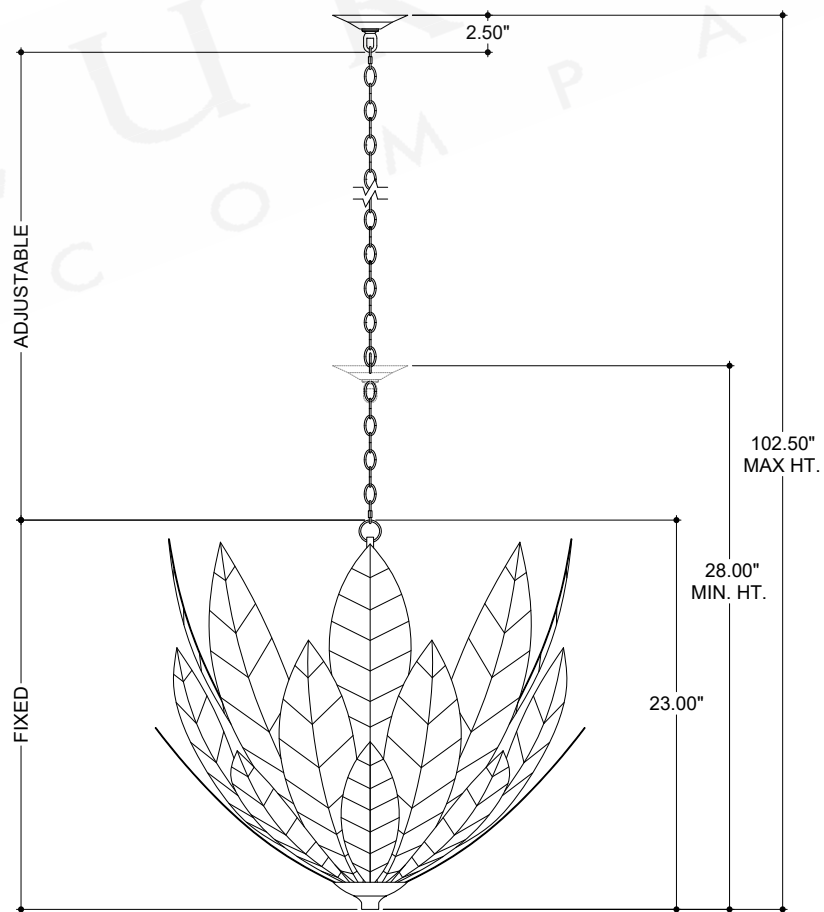

ITEM: 9000-1355

Overall Dimensions

Height: 28"

Diameter: 35"

CANOPY DETAIL

TOP VIEW

FRONT VIEW