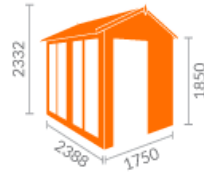

4x4:

8x4:

12x4:

4x6:

8x6:

12x6:

| Building Dimension | Length | Width | Base Size | Internal Size | External Ridge | External Eaves | Internal Ridge | Internal Eaves | Ext. Size exc. Roof | Ext. Size inc. Roof | No. of Windows | Weight |
|--|--------|--------|-----------------|-----------------|----------------|----------------|----------------|----------------|---------------------|---------------------|----------------|--------|
| 4x4 TigerFlex® Shiplap Apex Full Pane Summerhouse | 1238mm | 1150mm | 1238mm x 1150mm | 1150mm x 1062mm | 2192mm | 1850mm | 2124mm | 1792mm | 1262mm x 1174mm | 12868mm x 1237mm | 2 | 120kgs |
| 8x4 TigerFlex® Shiplap Apex Full Pane Summerhouse | 2388mm | 1150mm | 2388mm x 1150mm | 2300mm x 1062mm | 2192mm | 1850mm | 2124mm | 1792mm | 2412mm x 1174mm | 2438mm x 1237mm | 4 | 185kgs |
| 12x4 TigerFlex® Shiplap Apex Full Pane Summerhouse | 3538mm | 1150mm | 3538mm x 1150mm | 3450mm x 1062mm | 2192mm | 1850mm | 2124mm | 1792mm | 3562mm x 1174mm | 3588mm x 1237mm | 6 | 255kgs |
| 4x6 TigerFlex® Shiplap Apex Full Pane Summerhouse | 1238mm | 1750mm | 1238mm x 1750mm | 1150mm x 1662mm | 2332mm | 1850mm | 2264mm | 1792mm | 1262mm x 1774mm | 1288mm x 2055mm | 2 | 150kgs |
| 8x6 TigerFlex® Shiplap Apex Full Pane Summerhouse | 2388mm | 1750mm | 2388mm x 1750mm | 2300mm x 1662mm | 2332mm | 1850mm | 2264mm | 1792mm | 2412mm x 1774mm | 2438mm x 2055mm | 4 | 225kgs |
| 12x6 TigerFlex® Shiplap Apex Full Pane Summerhouse | 3538mm | 1750mm | 3538mm x 1750mm | 3450mm x 1662mm | 2332mm | 1850mm | 2264mm | 1792mm | 3562mm x 1774mm | 3588mm x 2055mm | 6 | 305kgs |