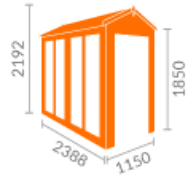

TigerFlex® Shiplap Apex Full Pane Summerhouse - Technical Data Sheet

- Windows and double doors can go in any position, on any side
- Full pane windows and doors
- Superior Grade 12mm Finish Shiplap T&G Cladding
- 28x44mm Finish Rounded Four Corner Framing
- 12mm Thick T&G Roof and Floor - **NO** OSB / Solid Sheet Board
- Unique and innovative design

Cladding Material	Shiplap	Cladding Thickness	12
Framing Style	Standard	Framing Size	28mm x 44mm
Roof Material	Tongue & Groove Board	Roof Thickness	12mm
Floor Material	Tongue & Groove Board	Floor Size	12mm
Door Style	Double Full Pane Glazed	Door Size	998mm x 1692mm
Window Style	Fixed Full Pane Glazed	Window Size	457mm x 1692mm
Glazing Thickness	3	Glazing Material	Toughened Glass
Roof Covering	Black Mineral Felt	Treatment	TigerSkin Water Based
Locking System	Lock and Key + Turn Button	Material	Tongue & Groove Board

8x4: