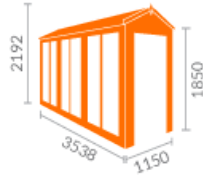

4x4:

8x4:

12x4:

4x6:

8x6:

12x6:

| Building Dimension | Length | Width | Base Size | Internal Size | External Ridge | External Eaves | Internal Ridge | Internal Eaves | Ext. Size exc. Roof | Ext. Size inc. Roof | No. of Windows | Weight |
|--|--------|--------|-----------------|-----------------|----------------|----------------|----------------|----------------|---------------------|---------------------|----------------|--------|
| 4x4 TigerFlex® Shiplap Apex Full Pane Summerhouse | 1238mm | 1150mm | 1238mm x 1150mm | 1150mm x 1062mm | 2192mm | 1850mm | 2124mm | 1792mm | 1262mm x 1174mm | 12868mm x 1237mm | 2 | 120kgs |
| 8x4 TigerFlex® Shiplap Apex Full Pane Summerhouse | 2388mm | 1150mm | 2388mm x 1150mm | 2300mm x 1062mm | 2192mm | 1850mm | 2124mm | 1792mm | 2412mm x 1174mm | 2438mm x 1237mm | 4 | 185kgs |
| 12x4 TigerFlex® Shiplap Apex Full Pane Summerhouse | 3538mm | 1150mm | 3538mm x 1150mm | 3450mm x 1062mm | 2192mm | 1850mm | 2124mm | 1792mm | 3562mm x 1174mm | 3588mm x 1237mm | 6 | 255kgs |
| 4x6 TigerFlex® Shiplap Apex Full Pane Summerhouse | 1238mm | 1750mm | 1238mm x 1750mm | 1150mm x 1662mm | 2332mm | 1850mm | 2264mm | 1792mm | 1262mm x 1774mm | 1288mm x 2055mm | 2 | 150kgs |
| 8x6 TigerFlex® Shiplap Apex Full Pane Summerhouse | 2388mm | 1750mm | 2388mm x 1750mm | 2300mm x 1662mm | 2332mm | 1850mm | 2264mm | 1792mm | 2412mm x 1774mm | 2438mm x 2055mm | 4 | 225kgs |
| 12x6 TigerFlex® Shiplap Apex Full Pane Summerhouse | 3538mm | 1750mm | 3538mm x 1750mm | 3450mm x 1662mm | 2332mm | 1850mm | 2264mm | 1792mm | 3562mm x 1774mm | 3588mm x 2055mm | 6 | 305kgs |