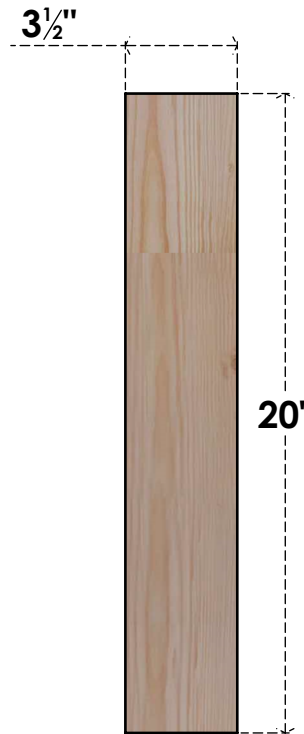

BRC04X16X20TRA00SDF

3 1/2"W X 16"D X 20"H TRADITIONAL SMOOTH BRACE, DOUGLAS FIR

SIDE

FRONT

EKENA MILLWORK
2300 WEST MAIN ST.
CLARKSVILLE, TX 75426
TOLL FREE: 866-607-0453
WWW.EKENAMILLWORK.COM

NOTES

1. INSTALLATION TO BE COMPLETED IN ACCORDANCE WITH MANUFACTURER'S SPECIFICATIONS.
2. DRAWING MAY NOT BE TO SCALE
3. THIS DRAWING IS INTENDED FOR DESIGN AND PLANNING PURPOSES ONLY.
4. ALL INFORMATION CONTAINED HEREIN WAS CURRENT AT THE TIME OF DEVELOPMENT BUT MUST BE REVIEWED AND APPROVED BY THE PRODUCT MANUFACTURER TO BE CONSIDERED ACCURATE.
5. PRODUCTS ARE NOT KILN DRIED. THIS ITEM IS UNIQUE AND WILL CONTAIN THE NATURAL VARIATIONS THAT THE WOOD SPECIES OFFERS. THIS MAY RESULT IN VARIATIONS UP TO 1/4"