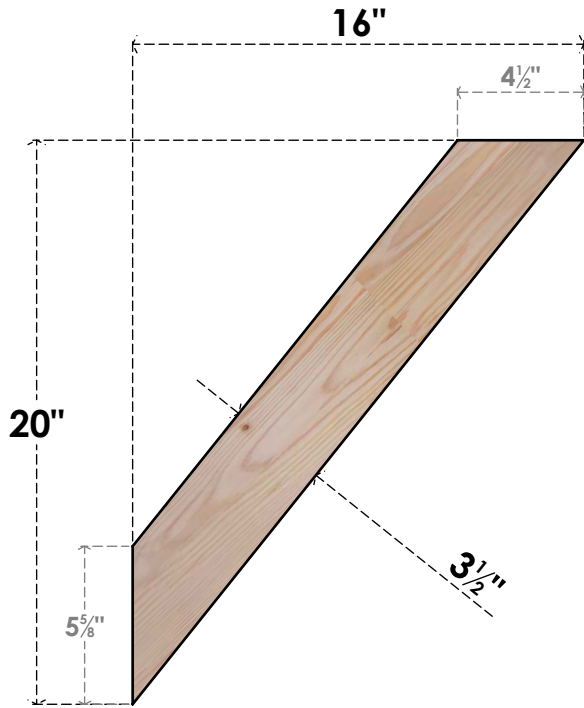

BRC04X16X20TRA00SDF

3 1/2"W X 16"D X 20"H TRADITIONAL SMOOTH BRACE, DOUGLAS FIR

SIDE

FRONT

EKENA MILLWORK
2300 WEST MAIN ST.
CLARKSVILLE, TX 75426
TOLL FREE: 866-607-0453
WWW.EKENAMILLWORK.COM

NOTES

1. INSTALLATION TO BE COMPLETED IN ACCORDANCE WITH MANUFACTURER'S SPECIFICATIONS.
2. DRAWING MAY NOT BE TO SCALE
3. THIS DRAWING IS INTENDED FOR DESIGN AND PLANNING PURPOSES ONLY.
4. ALL INFORMATION CONTAINED HEREIN WAS CURRENT AT THE TIME OF DEVELOPMENT BUT MUST BE REVIEWED AND APPROVED BY THE PRODUCT MANUFACTURER TO BE CONSIDERED ACCURATE.
5. PRODUCTS ARE NOT KILN DRIED. THIS ITEM IS UNIQUE AND WILL CONTAIN THE NATURAL VARIATIONS THAT THE WOOD SPECIES OFFERS. THIS MAY RESULT IN VARIATIONS UP TO 1/4"